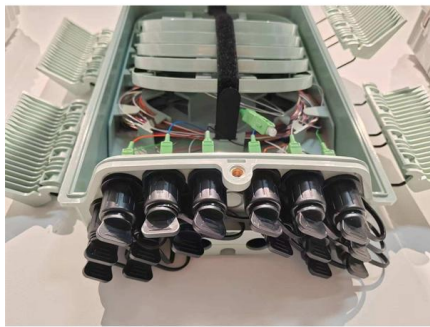

Design & Diagram

If you need to quickly access examples of fiber application "blueprints" and block diagrams, we hope this page will be of some help to you. Please feel free to open

Fiber Patch Panel Installation Tutorial , Full Guide

? Fiber Patch Panel Installation Tutorial , Full Guide from Structure to Operation This video breaks down fiber patch panel installation, featuring core product features: Heavy-duty

2U Fiber Optic Patch Panel Installation

This document provides installation instructions for the 2U Fiber Optic Sliding Patch Panel, which accommodates up to 48 fiber cores and allows for easy access and