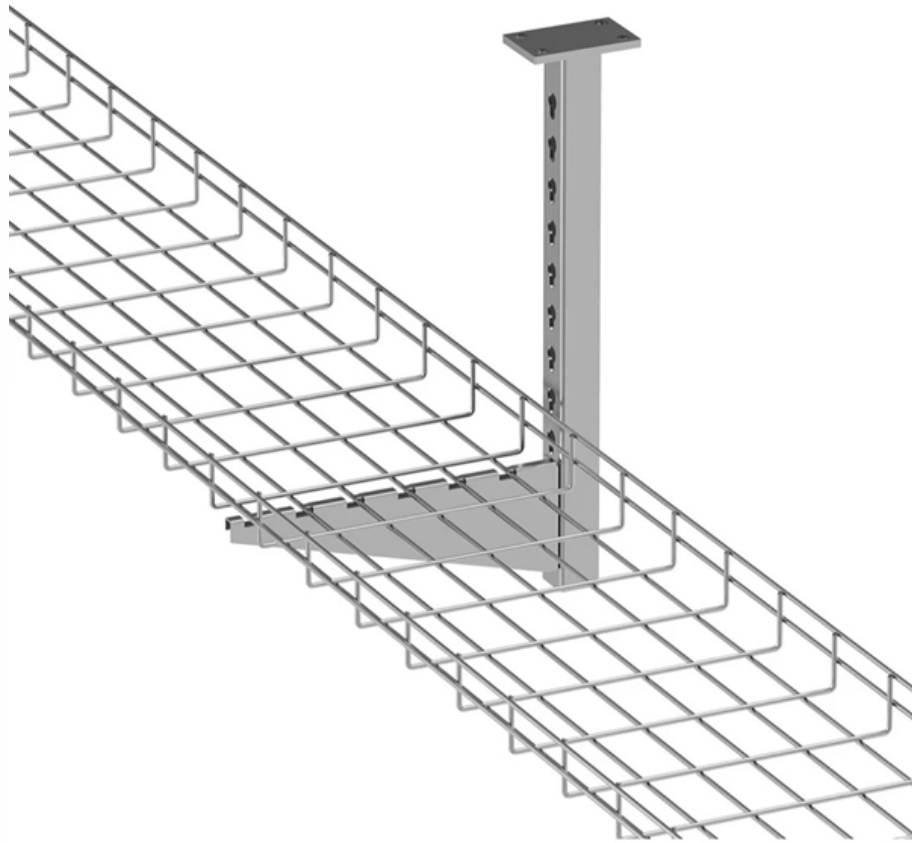

Adam Tas Corridor Energy

Fiber Optic Red Light Source Calibration in Guatemala

Fiber Optic Red Light Source Calibration in Guatemala

Visual Fault Locators

Discover how Visual Fault Locators (VFLs) simplify fiber optic troubleshooting. Learn key features, use cases, and tips for accuracy and safety

Corning Fiber Optic Visual Fault Locator / Light Source

The Corning Cable Systems VFL-350 Visual Fault Locator / Light Source is used to check single-mode and multimode optical fiber cables and components for faults