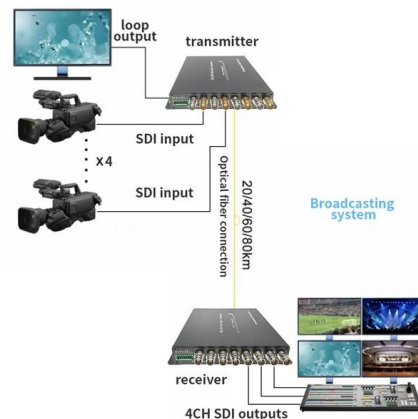

Optical Calibration Services

Accredited optical equipment calibration services, NIST traceable. We support microscopes, laser power meters, spectrophotometers, and fiber

Light Source I & Stability Calibration , Kingfisher International

Light Source I & Stability Calibration We can calibrate your Fiber Optic Test Light Source at two service price levels: ISO9001 or ISO/IEC 17025 We use an automated connector inspection probe to check