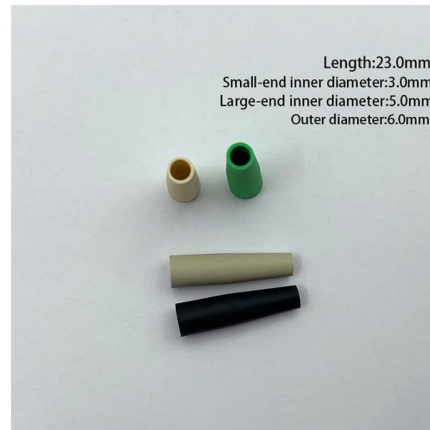

Optical light sources

Optical light sources Discover EXFO's broad range of optical light sources that cater to various testing requirements: singlemode or multimode, polarized or non-polarized, broadband or narrowband,