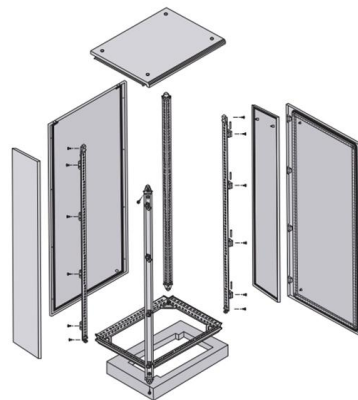

Optical Calibration Laboratory , Kingfisher International

Optical Calibration Services We provide specialist calibration services for: Optical power, loss, linearity, light source wavelength, fiber length, OTDR, ORL, fiber end

Visual Fault Locator

Visual Fault Locator designed for quick and efficient maintenance of fibre optic networks. Can be used for tracing and continuity checks allowing rapid