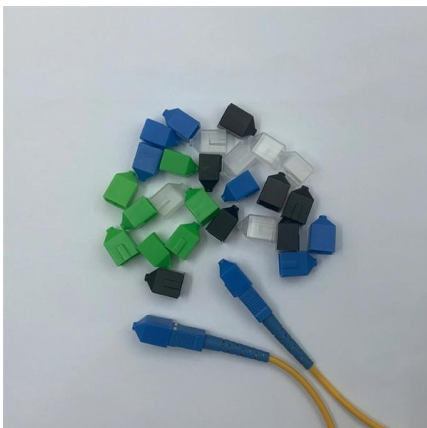

Light Source I & Stability Calibration , Kingfisher International

Light Source I & Stability Calibration We can calibrate your Fiber Optic Test Light Source at two service price levels: ISO9001 or ISO/IEC 17025 We use an automated connector inspection probe to check