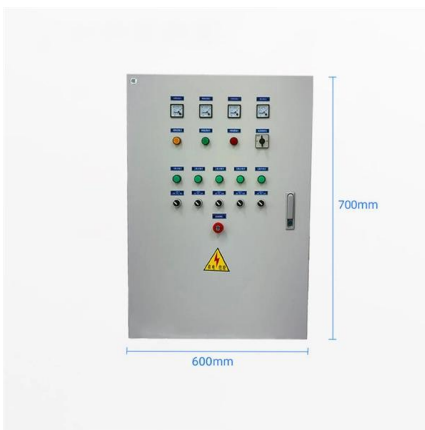

Visual Fault Locator Tutorial: Everything You Need to Know

A visual fault locator is a compact, handheld device that emits a visible light beam, typically in the red wavelength range, through a fiber optic cable. This bright,