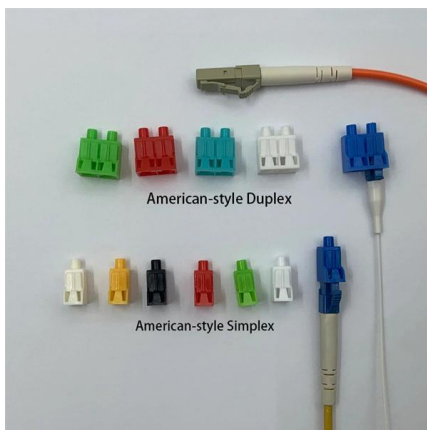

Adam Tas Corridor Energy

Fiber Optic Splice Box 96

Fiber Optic Splice Box 96

Fiber optic junction box, Fiber optic terminal box

Fiber Splice Enclosure Box (or Splice Closure) is a specialized plastic structure designed to protect and organize optical fibers and connections. It is used in

6 core fiber optic cable splice closure

Discover 6 core fiber optic cable splice closure with IP68 waterproof rating, ideal for FTTH & telecom. Durable ABS material, 3-year warranty.

Fiber Splice Box Archives