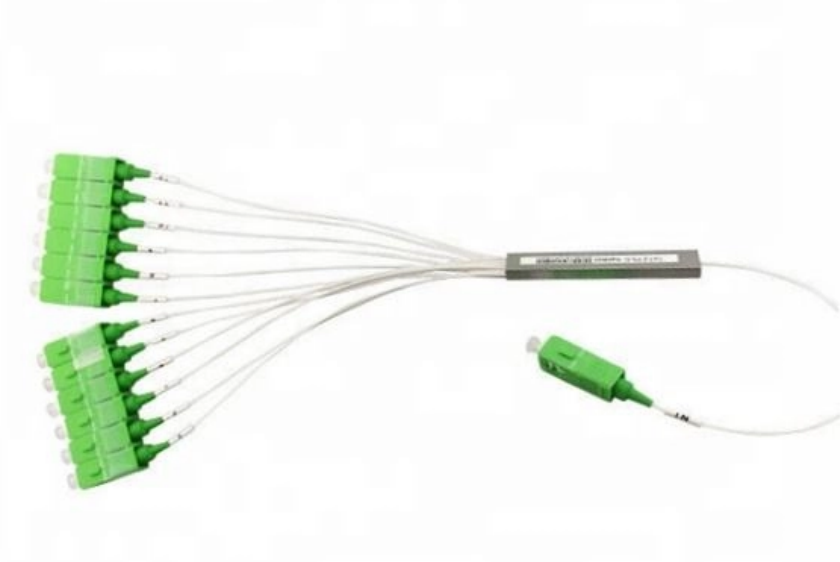

Adam Tas Corridor Energy

Fiber Optic Splice Box 96

Fiber Optic Splice Box 96

Fiber optic junction box, Fiber optic terminal box

Fiber Splice Enclosure Box (or Splice Closure) is a specialized plastic structure designed to protect and organize optical fibers and connections. It is used in

6 core fiber optic cable splice closure

Discover 6 core fiber optic cable splice closure with IP68 waterproof rating, ideal for FTTH & telecom. Durable ABS material, 3-year warranty.

Fiber Splice Box Archives