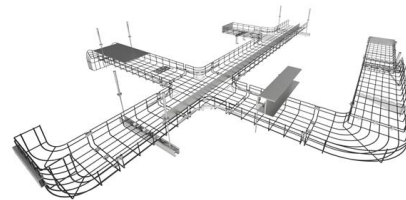

FOSC 400 A4 Fiber Optic Splice Closure

1. General Product Information This installation practice provides instructions for installing Tyco Electronics' FOSC 400 A4 fiber optic splice closure. The FOSC 400 A4 closure is a combination