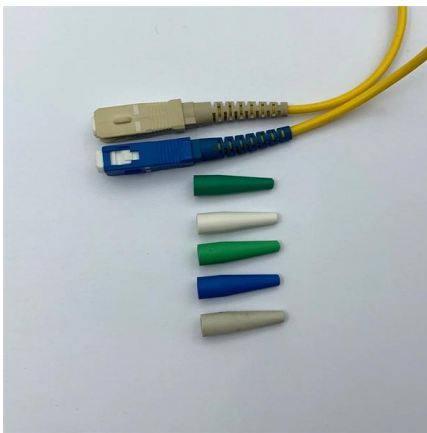

Fiber Splice Solutions

Comprehensive fiber splice solutions offering versatile, user-friendly, and cost-effective optical splice closures for various applications.