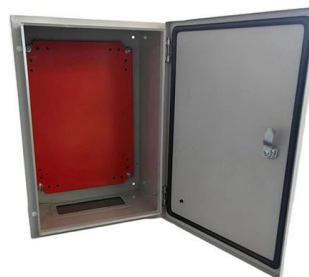

The Complete Step-by-Step Guide to Fiber Optic Splicing

In this guide, we cover the basics of fiber optic splicing, how to perform splicing using two different methods, and finally some best practices to perform good fiber splicing.