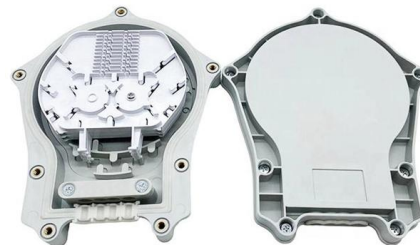

The fiber connector types, sometimes referred to as terminations, link fiber optic cables together through terminals, switches, adapters, and patch

JC

Fibre Optic Splice Closures Round and Flat Mechanical Seal Joint Closures Product Specification Product Details STL Flat Mechanical Joint Closure (FMJC) is environmentally sealed enclosure for