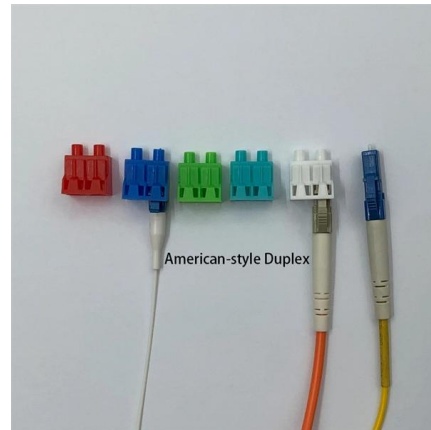

Flat Fiber Optic Splice Closure 96F (Mechanical)

Overview PPC's Flat Fiber Optic Splice Closure is a member of our dome series of optical fiber cable splice closures. This model has ten small circular cable entry ports plus one big oval port for express