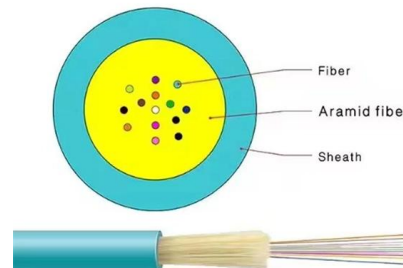

## What is an Optical Fiber Terminal Box

Optical Fiber Terminal Box is a crucial component in today's FTTH networks, primarily used for terminating, connecting, and managing.

## SEL-311L Line Current Differential Protection and Automation System

Direct Fiber or Multiplexed Communications-- Provide reliability and security with one or two differential communications channels. Select from ITU-T G.703 or EIA-422 electronic interfaces, IEEE C37.94,

### Fiber terminals

Robust and easy to deploy, our termination solutions for indoor and outdoor applications are ideal for single dwelling unit (SDU) and multi-dwelling unit (MDU)

### Single-mode optical fiber

In fiber-optic communication, a single-mode optical fiber, also known as fundamental- or mono-mode, is an optical fiber designed to carry only a single mode of light