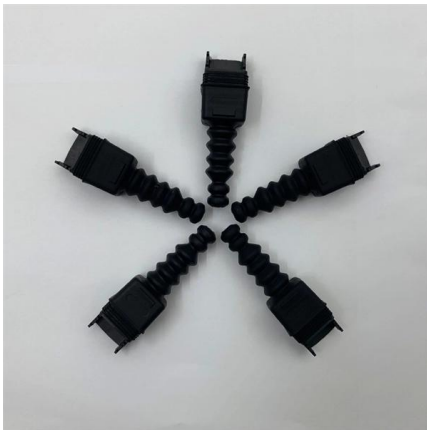

piece of equipment in the fiber laying procedure-
the,