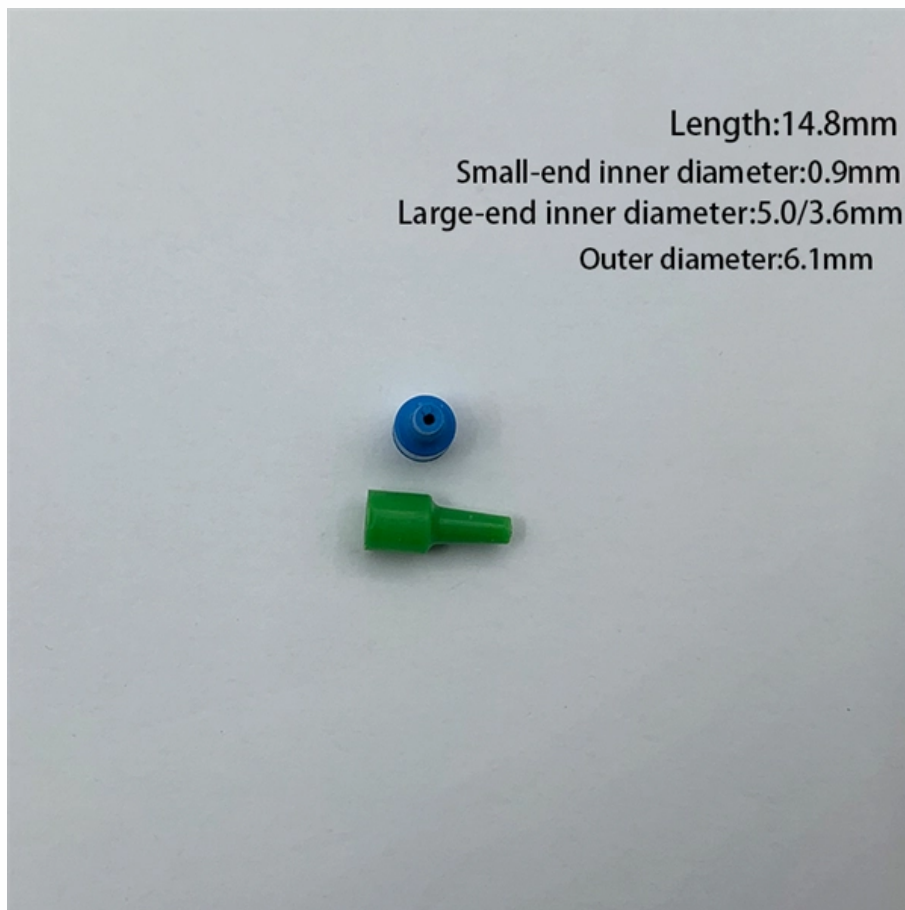

Adam Tas Corridor Energy

Fiber Optic Terminal Box and Fiber Optic Switch