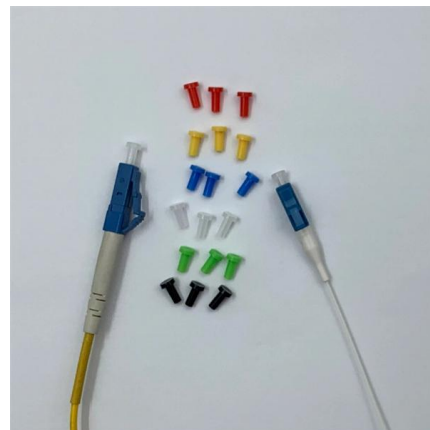

Durable FTTH Terminal Box , Fiber Termination

Explore reliable FTTH terminal boxes for secure fiber termination and distribution. Wall-mounted design, robust build, for home and industrial optical networks.

Premium-Line 24 ports Wall Mounted Fiber Optic Box

Premium Line's 24 port wall mount fiber optic box is designed for direct termination of fibers. The box includes two separate sections: one for the fusion splice trays and