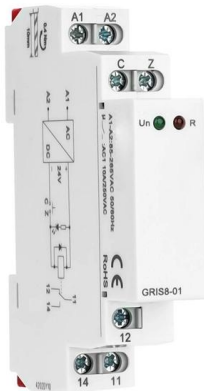

FTTH 24 Core Fiber Optic Distribution Box Optical Fiber Terminal Box

FTTH 24 core fiber terminal box is suitable for the distribution and terminal connection for various kinds of optical fiber system, especially suitable for mini-network terminal distribution, in which the optical

Fiber Terminal Box 24 Cores - IP55

This 24-core terminal box can connect the drop cable to the feeder cable as the termination point in the Fttx network, which is the cable to meet at least 16 user

Wall Mounted 24 Cores FTTH Fiber Optic Terminal Box

Wall Mounted 24 Cores FTTH fiber optic terminal box 24 SC Ports OTB Fiber Distribution Box Outdoor OTB-0216-E is great for jointing fiber cable

GP-T404-24F 24-Core High-Density MDU Fiber Optic Box

The GP-T404-24F is a compact fiber optic floor terminal box for FTTH in MDUs, supporting 12/24 fiber splices and cable transitions for riser and horizontal setups.