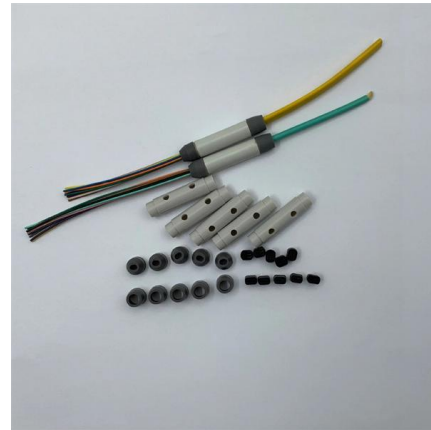

Global IT Products & Network Solutions Provider , Black Box

Black Box provides cutting-edge IT solutions and technology products to businesses worldwide, ensuring innovative and reliable services for global digital transformation.