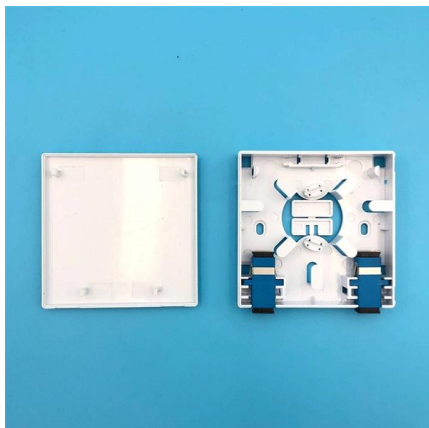

Durable FTTH Terminal Box , Fiber Termination

The FTTH Terminal Box serves as a compact fiber termination enclosure for

FTTH Terminal Box and Optical Accessories: A Comprehensive Guide

Functionality of FTTH Terminal Boxes Protection and Organization: One of the primary functions of FTTH terminal boxes is to provide a secure and organized housing for fiber optic cables.

What is the fiber optic terminal box?

A fiber optic terminal box, or fiber terminal box (FTB), is an essential device in fiber optic networks for terminating and managing fiber optic cable connections. It is compact, designed for both

Fiber Terminal Box manufacturer, supplier , Sopto

The terminal box is used to separate and store the optical fibers in the fiber cable. By using one of the panels, the fiber can be spliced onto a single fiber on other

Distributors: Splice Boxes & Optical Network Terminal Boxes

The key elements within a splice box include the splice cassette, responsible for accommodating the fiber cables and their extra lengths, as well as the front panel, which features a variety of connectors