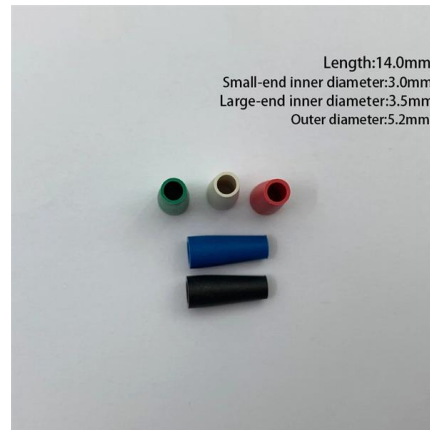

Fc/upc optical fiber yin and yang attenuator: the master of

Whether it is a home network upgrade, or an enterprise-class data center construction, this fc/upc fiber optic yin and yang attenuator can play an important role. For home users, it can help