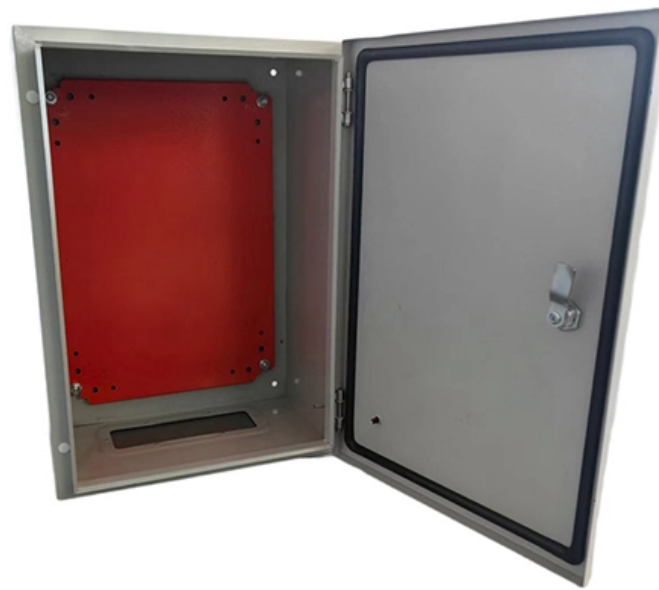

Adam Tas Corridor Energy

Fiber core arrangement in optical fiber distribution box