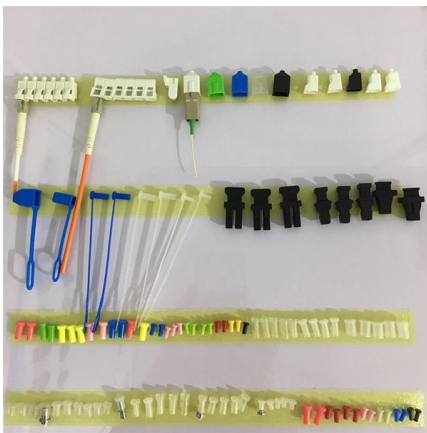

16 Port Plug-in Splitter Distribution Box, 24 Splices

With an IP65-rated waterproof design, the enclosure is suitable for outdoor wall-mounted or pole-mounted installation, providing a reliable solution for fiber splicing and distribution in FTTH access