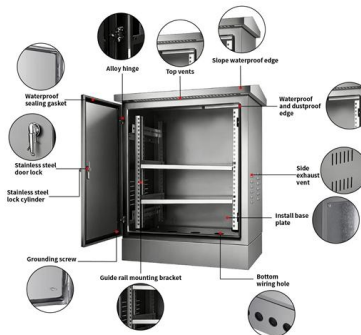

32 Port Fiber Distribution Box, 72 Cores Splicing -

The 32 port fiber splitter distribution box comes in three internal structure options, they all can achieve direct and branch connection of optical cable.