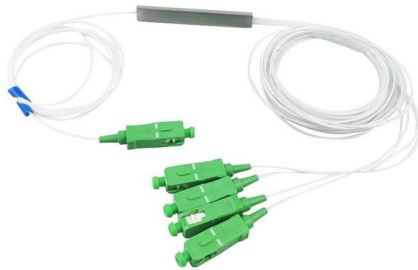

## Fiber distribution box pole-mounted wall mount

---

### Outdoor Rated Fiber Distribution Boxes FDU's - Primus Cable

These wall-mountable units are most commonly used for applications that utilize simplex SC adapters; nonetheless, duplex LC adapter versions are available as well. Pole Mount Straps The Pole Mount

### IP65 Waterproof Fiber Optical Distribution Box 24 Port

Optimize your fiber optic setups with our 24 Port Fiber Distribution Box, featuring a

## 8 Port Fiber Distribution Box with Cable Gland, 10 Cores

It provides splicing, splitting, termination and storage functions, and widely used in apartments, residential/business buildings, villas for wall mount or pole mount