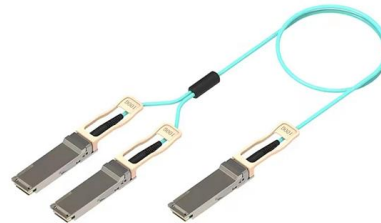

Fiber Distribution Panels , Amphenol Network Solutions

Explore solutions in Fiber Distributions from Amphenol Network Solutions. Our product portfolio includes fiber panels, advanced optical modules, passives, and