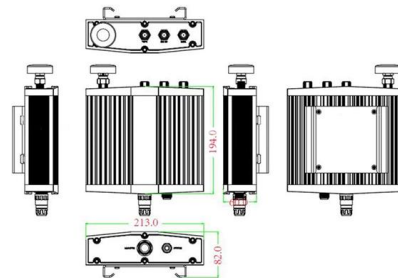

Fiber Optic Adapter Panels

Experience seamless connectivity and organization with our Fiber Optic Adapter Panels. Engineered for precision and reliability, these panels offer effortless

Mechanical drawing