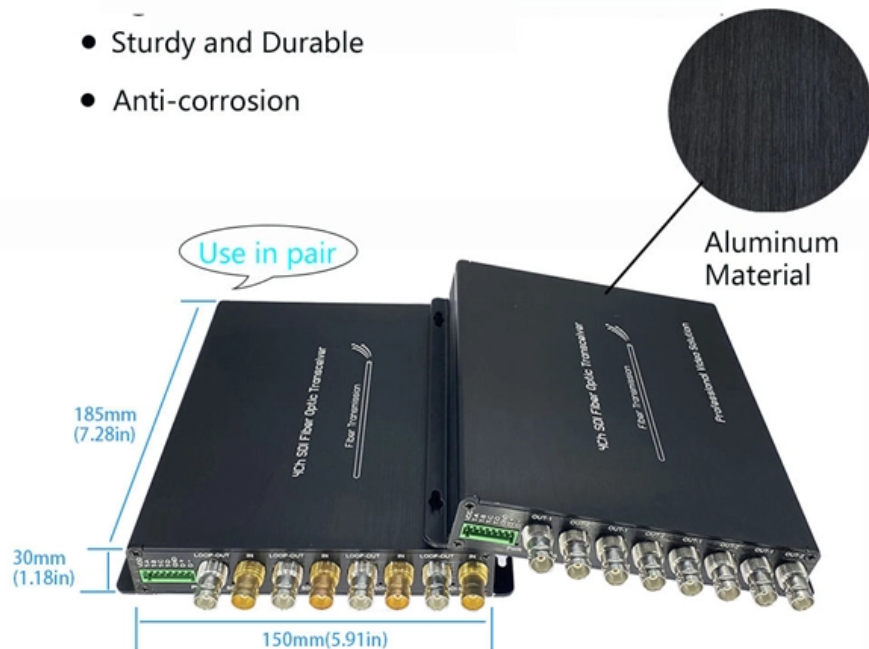

Fiber optic AP panel and mesh

High Quality Aluminum Housing with Compact Size

- Sturdy and Durable
- Anti-corrosion