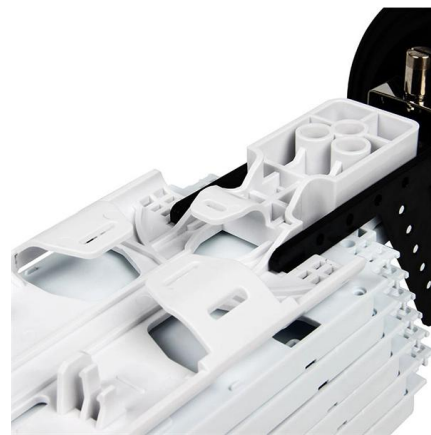

LC/UPC Singlemode Duplex Adapter without Flange

We offer them as simplex, duplex, or quad LC fiber optic adapters for singlemode, or multimode applications. This small standard footprint adapter with a flange or no