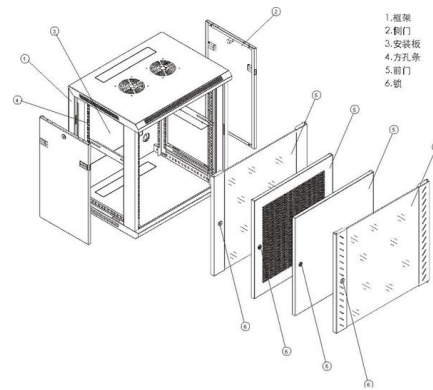

What Is an All-Optical Ethernet Switch?

All-optical Ethernet switches are a type of switch that provides optical uplink and downlink ports, making them an ideal choice for building an all-optical campus network. They can function as