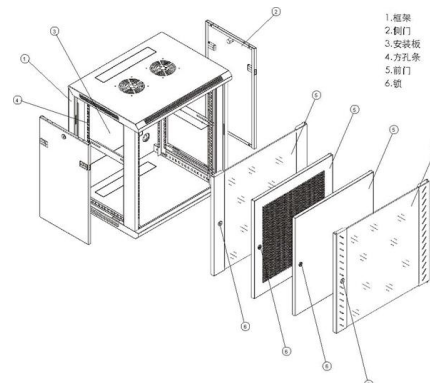

Fiber-optic Aggregation Switch

Fiber-optic Aggregation Switch, Achieve greater efficiency and speed with Layer 3 managed switches equipped with 10G uplink. Perfect for demanding