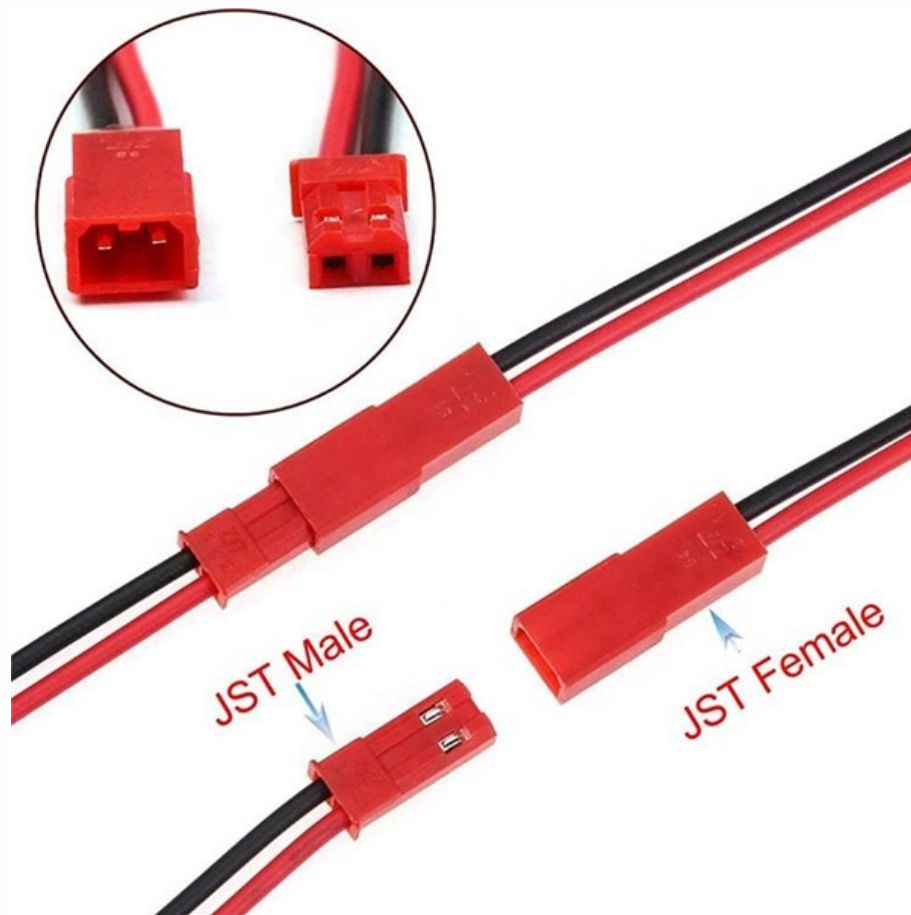

Adam Tas Corridor Energy

Fiber optic cable junction box appearance

Fiber optic cable junction box appearance

Fiber Junction Box: Your Guide to Installation, Types,

Dome closure fiber junction boxes are often used in aerial and buried fiber optic cable installations. They are designed with a dome-shaped housing

Fiber Optic Junction Box Installation Guide

When fibre optic cable is used, glands must be suitably certified for use with the type of cable so as to maintain the type of protection (Ex db/Ex tb). one thread adaptor when an adaptor is used. A blankin

Compare fiber terminal box vs junction box in functions, applications, and installation. Learn

which suits FTTH fiber vs electrical wiring.

What is a Fiber Connection Box? , Fiber Optics - Sivo

A fiber connection box, also known as a fiber optic junction box, termination box, or distribution box, is a crucial component in fiber optic networks. It houses and protects the