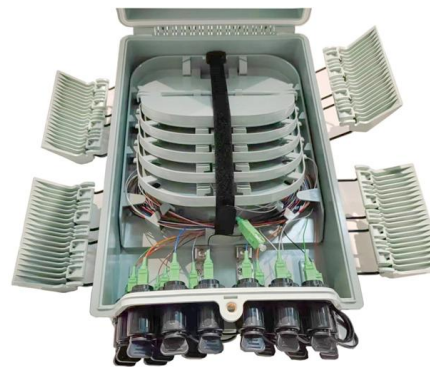

Adam Tas Corridor Energy

Fiber optic cable Ic interface

Fiber optic cable lc interface

Multi-fiber Push On (MPO) Connectors

Multi-fiber push on connectors, or MPOs, are fiber cable connectors comprised of multiple optical fibers. Learn more at Fluke Networks.

LC Fiber Optics: Complete Guide 2026 to Patch Cables,

This guide provides a fully updated and industry-ready overview of LC fiber optics, explaining the

Amazon : Fiber Light Tester

Visual Fault Locator 30KM - VFL Fiber Optic Tester Kit Include Single Mode 9/125um FC Male to LC Female Adapter, Fiber Optic Lights for Network Cable (Battery not Included) 400+ bought in past