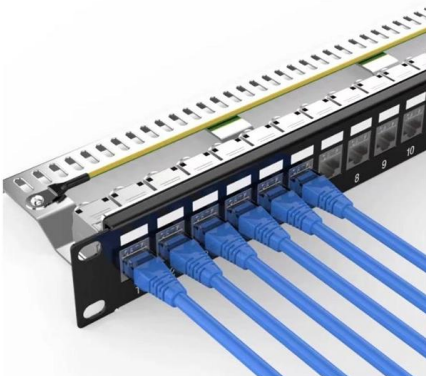

Our 4 Core FTTH Single Mode Optical Fiber Cables are designed to meet the specific needs of telecom operators and ISPs. They provide high-performance

4 Fiber Single-mode Custom Indoor/Outdoor Fiber

Save time splicing by making use of Fibertronics pre-terminated cable assemblies. This cable is a 4 Fiber Single-mode Custom Indoor/Outdoor Fiber Cable with Pre

HAILE 4 Core Single-mode Indoor Fiber Optic Cable HT-200-4S

This 4-core single-mode fiber optic cable is engineered for reliable performance in demanding outdoor and emergency situations. The armored construction ensures protection against physical damage