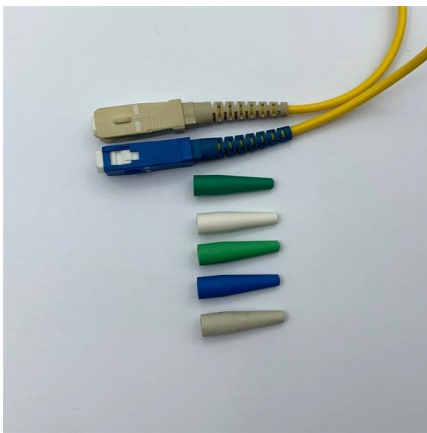

HAILE 4 Core Single-mode Indoor Fiber Optic Cable HT-200-4S

This 4-core single-mode fiber optic cable is engineered for reliable performance in demanding outdoor and emergency situations. The armored construction ensures protection against physical damage

Corning offers the most complete line of connectors and factory-terminated cables, from single-fiber patch cords to high-fiber-count assemblies.

4 Core Indoor Fiber Optical Cable SM LSZH

This cable adapts to indoor distribution mostly, as well as outdoor but with PE tube only. This cable has characters of soft, easy to peel, to facilitate follow, circular structure, small size, lightweight.