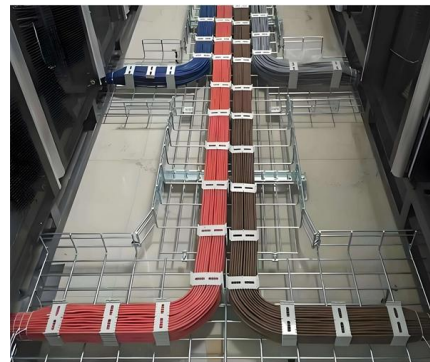

Global Manufacturer & Supplier of Fibre Optic Patch Panel

Norden EFA Fibre Optic Patch Panel is designed for fibre termination and distribution. This smart design and professional engineering provides easy installation and maintenance.

How Do Fiber Optic Drones Work? Everything You

Discover how do fiber optic drones work and explore their cutting-edge technology for secure data transmission and unparalleled performance.