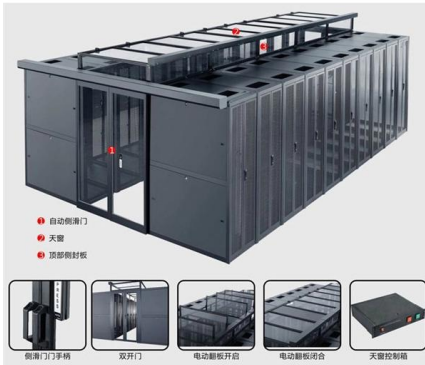

Fiber Patch Panels: A Beginner's Guide , RLH

A technical guide on choosing the best Fiber Patch Panel to install & terminate fiber optic cable for any indoor/outdoor industrial communication project.

Fiber Optic Patch Panel Explained: What It Is & How It

A fiber optic patch panel is a hardware unit designed to terminate, organize, protect, and manage fiber optic cables. It provides a central point where incoming fiber

Morocco overseas warehouse extends fiber optic cable os2 Germany

All Companies and suppliers for morocco-overseas-warehouse-extends-fiber-optic-cable-os2 Find wholesalers and contact them directly Leading B2B marketplace Find companies now!

Fiber Optics: Understanding the Basics

Fiber also is easier to install and requires less duct space. Applications Some of the major application areas of optical fibers are: o Communications -- Voice, data,