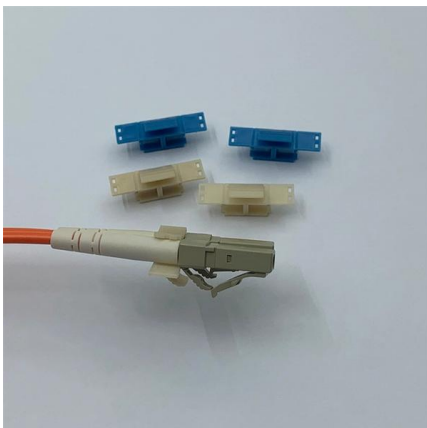

14U Fiber Optic Distribution Cabinet

Telhua's 14U Fiber Optic Distribution Cabinet offers high-density, reliable fiber management with tool-less installation. Compliant with IEC, TIA/EIA & RoHS