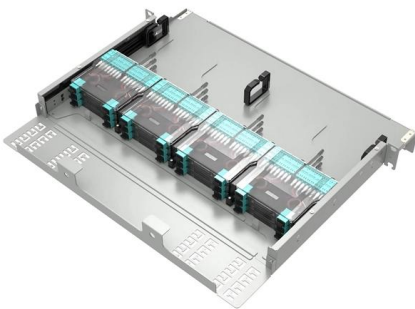

ODF Fiber Optic Patch Panel, ODF Unit Box

ODF fiber optic terminal box manufactured by UnitekFiber Solution is flexible in configuration, simple in installation, easy to maintain, and is an indispensable