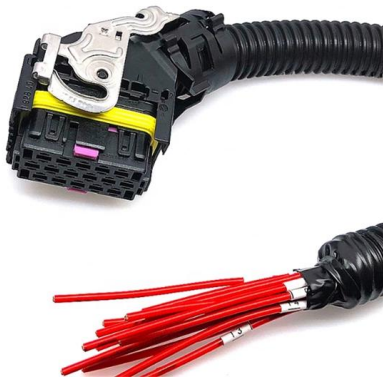

48 Port Fiber Patch Panel SC FC LC Pigtail ODF 2U Optical

Product description 48 Port Fiber Patch Panel SC FC LC Pigtail ODF 2U Optical Fiber Terminal Box Optical Fiber Distribution Frame Product name Optical Fiber Terminal Box Connector

What is a Fiber Optic Pigtail, and What Is It Used For?

A fiber optic pigtail is a type of fiber optic cable with only one end that has a factory-terminated connector and the other end exposed as bare fiber. A