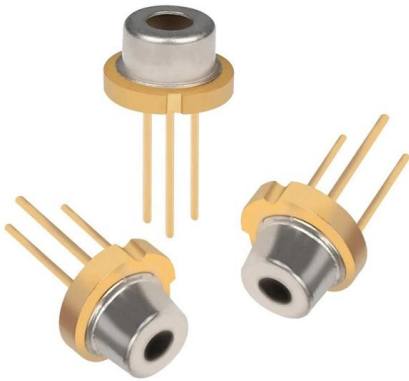

Fiber Optic "Big Three": Termination Box, Distribution

Learn the key differences between Fiber Optic Termination Box, Distribution Box, and ODF for FTTH/FTTB networks. Optimize fiber deployment

Optical Cable Termination Box

Features Comprehensive composed for ribbon non-ribbon core splicing and distribution one-body module SC, ST, LC adapters user friendly operation The splicing radius of the distribution fibre is

ODF: Optical Distribution Frame

ODF, or Optical Distribution Frame, is a high-capacity, high-density frame used for fiber optic cable connection, distribution, dispatch, and management.

ODF Optical Distribution Frame Spec Sheet

In many cases, the ODF racks will be deployed in small POP buildings alongside EQF frames where transmission equipment is mounted. These ODF's then provide the necessary connection from the