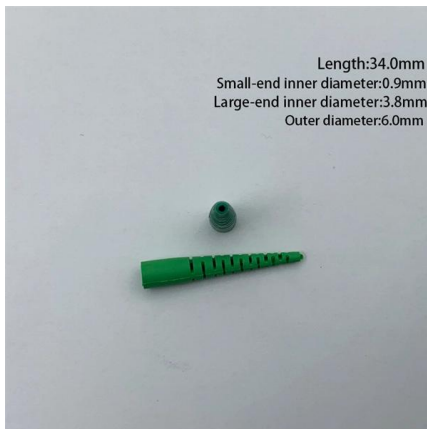

Optical Cable Termination Box

Features Comprehensive composed for ribbon non-ribbon core splicing and distribution one-body module SC, ST, LC adapters user friendly operation The splicing radius of the distribution fibre is