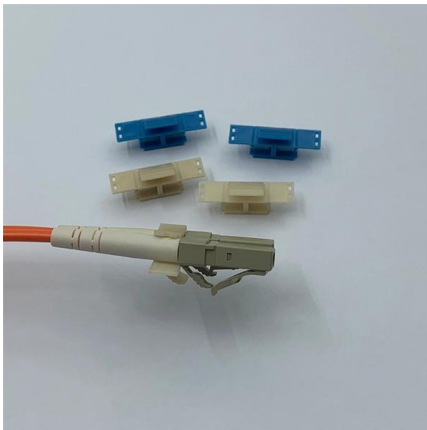

quality fiber optic box, ftth box, fiber optic junction box details from Huizhou YHT Broadband Equipment Co., Ltd.