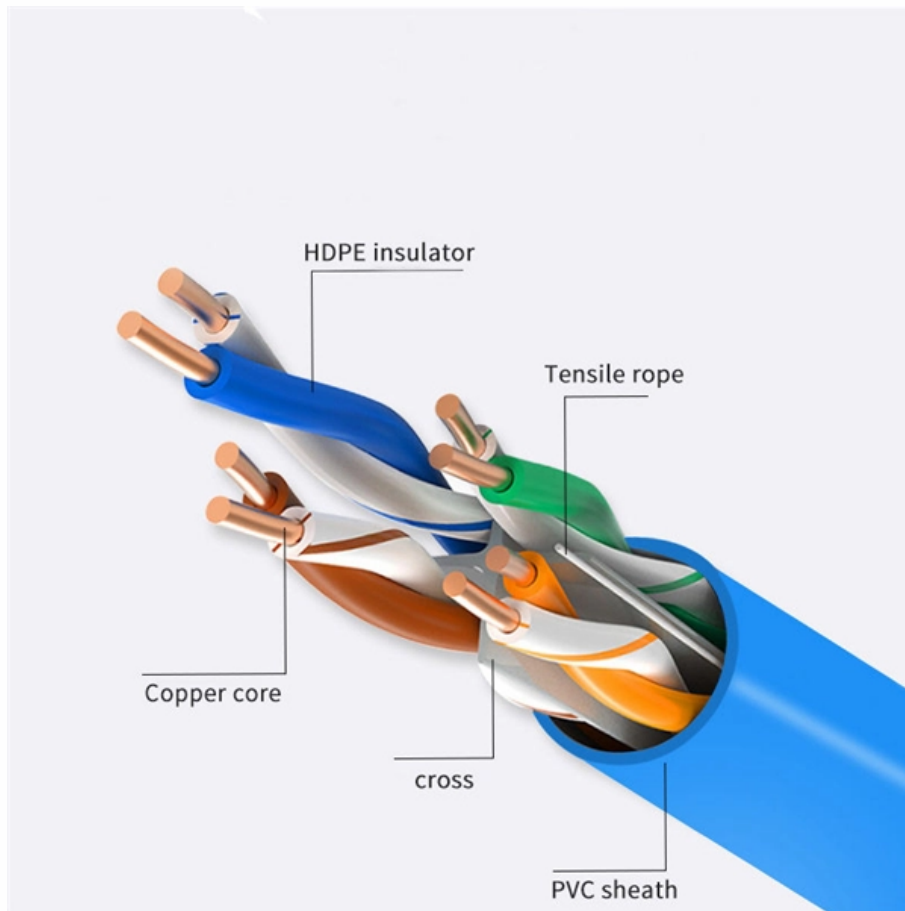

Adam Tas Corridor Energy

Fiber optic drop cable patch cord sc-sc self-operated

Fiber optic drop cable patch cord sc-sc self-operated

Self Supported Pre-Terminated FTTH Outdoor Sc APC Drop Fiber

We offer a range of fiber optic cables suitable for indoor and outdoor use, designed for durability in harsh conditions and low signal attenuation over long distances.

Fiber optic drop cable patchcord SC/APC

Outdoor fiber optic patchcord also called FTTH drop cable patch cord is a fiber optic cable terminated with connectors at each end which provide a easy way to

SC Fiber Patch Cables

connected to the homes. It is suitable for connecting with

SC Fiber Patch Cord - FTTH Drop Cable Jumper

The SC Fiber Patch Cord is a pre-terminated FTTH drop cable designed for indoor or outdoor riser applications. It features a single fiber core and is terminated with SC/UPC or SC/APC connectors,

FTTH pre-connectorised Pullable Connector , SC APC Connector FTTH

These SC APC patch cords are constructed from durable materials such as ceramic ferrules, high-grade plastic, and robust fiber optic cables. It can withstand repeated mating and unmating cycles, bending,