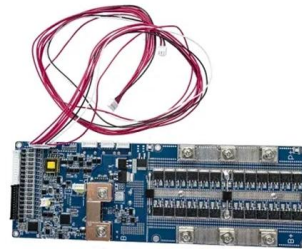

Adam Tas Corridor Energy

Fiber optic drop cable patch cord sc-sc self-operated

Fiber optic drop cable patch cord sc-sc self-operated

Self Supported Pre-Terminated FTTH Outdoor Sc APC Drop Fiber

We offer a range of fiber optic cables suitable for indoor and outdoor use, designed for durability in harsh conditions and low signal attenuation over long distances.

Fiber optic drop cable patchcord SC/APC

Outdoor fiber optic patchcord also called FTTH drop cable patch cord is a fiber optic cable terminated with connectors at each end which provide a easy way to

SC Fiber Patch Cables

connected to the homes. It is suitable for connecting with

SC Fiber Patch Cord - FTTH Drop Cable Jumper

The SC Fiber Patch Cord is a pre-terminated FTTH drop cable designed for indoor or outdoor riser applications. It features a single fiber core and is terminated with SC/UPC or SC/APC connectors,

FTTH pre-connectorised Pullable Connector , SC APC Connector FTTH

These SC APC patch cords are constructed from durable materials such as ceramic ferrules, high-grade plastic, and robust fiber optic cables. It can withstand repeated mating and unmating cycles, bending,