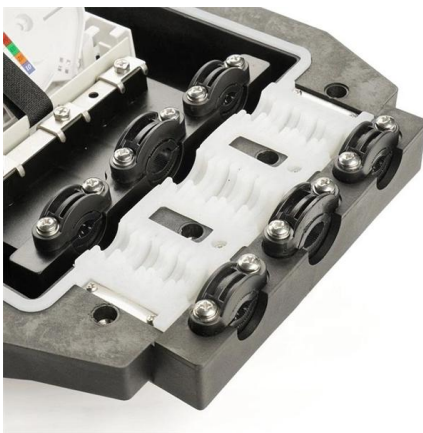

Fiber optic drop cable patchcord SC/APC

Outdoor fiber optic patchcord also called FTTH drop cable patch cord is a fiber optic cable terminated with connectors at each end which provide a easy way to

SC Fiber Patch Cables

Shop SC Fiber Optic Cables at FiberCablesDirect. Singlemode, Multimode SC Duplex fiber patch cords. OM1-OM4, OS2, OFNR, OFNP indoor and outdoor,

SC/APC FTTH Drop Cable Patch Cord Self-supporting

With easy accessibility to the fiber and simple installation, FTTH cable can be directly

connected to the homes. It is suitable for connecting with

SC Fiber Patch Cord - FTTH Drop Cable Jumper

The SC Fiber Patch Cord is a pre-terminated FTTH drop cable designed for indoor or outdoor riser applications. It features a single fiber core and is terminated with SC/UPC or SC/APC connectors,

FTTH pre-connectorised Pullable Connector , SC APC Connector FTTH

These SC APC patch cords are constructed from durable materials such as ceramic ferrules, high-grade plastic, and robust fiber optic cables. It can withstand repeated mating and unmating cycles, bending,