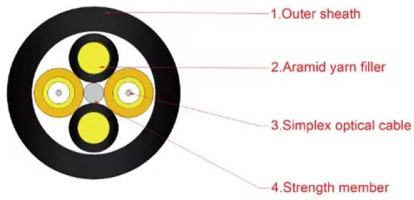

Fiber Patch Panel

Fiber Patch Panel products are typically the interface between multiple optical fibers and optical equipment. Serving as an enclosed termination unit that makes patch cable management,

Fiber Optic Cables

Fiber Optic Cables, Adaptors, & Accessories Our extensive offering of fiber optic cables, connectors, cassettes, enclosures, patch cords, cable assemblies, cable

Fiber Optic Hardware , Fiber Panels, Housings, Racks, and

Corning has a wide variety of hardware solutions to choose from to fit your cabling needs. Choose from racks, panels, modules, splice trays, ethernet fiber switches and other structured cabling components.

Entry panels , ANDREW

Fiber, power & RF connectivity entry panels provide designated points for the entry of fiber optic or RF cables into equipment racks, enclosures, or distribution frames