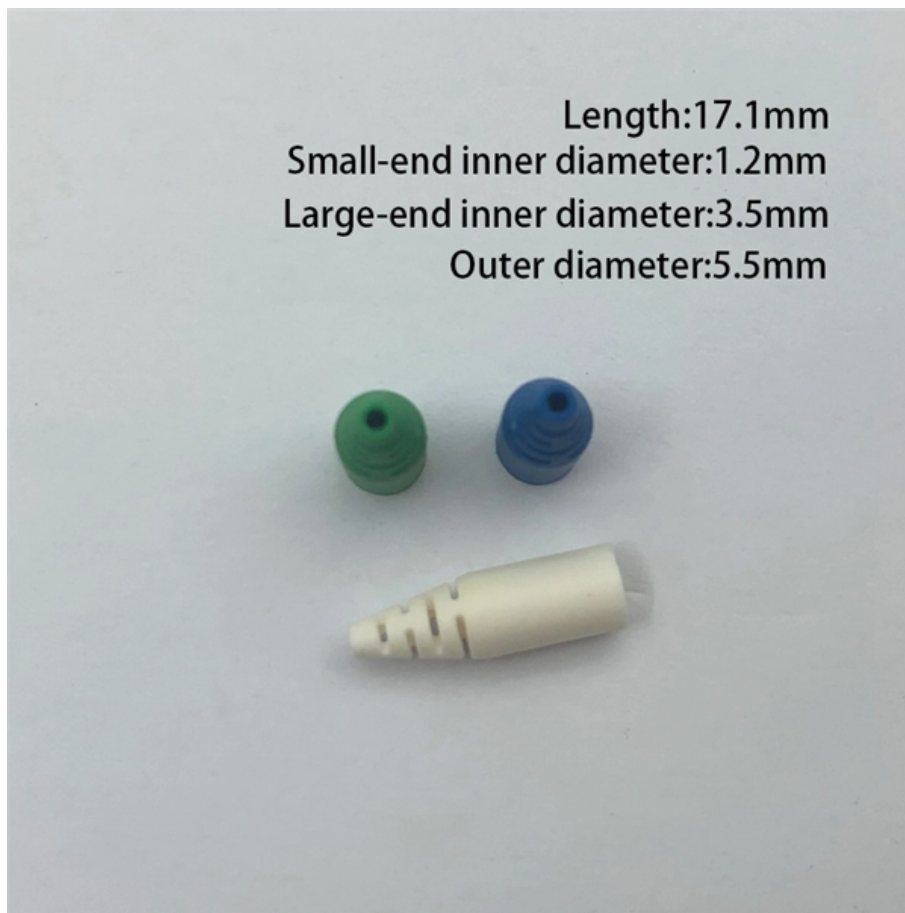

Adam Tas Corridor Energy

Fiber optic panel with cable exit hole