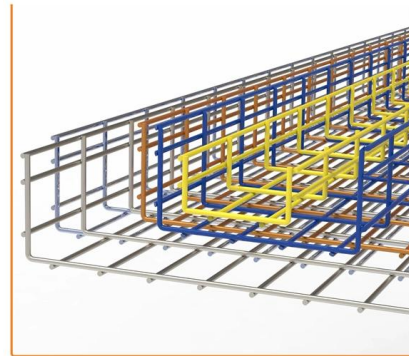

and door junction box