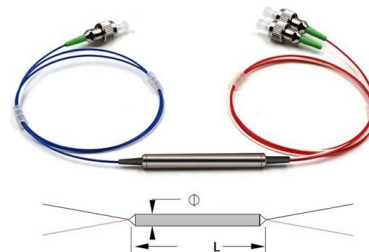

Adam Tas Corridor Energy

Fiber optic patch cord blue LCFC single-mode duplex

Fiber optic patch cord blue LCFC single-mode duplex

Fiber Optic, Patch Cord, Single Mode, Duplex, LC-LC, 3 Meter

This product is a 3-meter long single-mode duplex fiber optic patch cord with LC-LC connectors.

DUPLEX FIBRE PATCHCORDS ST, SC and LC

Singlemode duplex patchcords, available terminated in combinations of ST, SC and LC

connectors with 9um cores. All types are assembled using tight-tolerance

Fiber Optic Patch Cable Single-mode, Duplex, LC/UPC

High-quality LC-E2000 or E2000-LC single-mode (mono-mode) duplex fiber-optic patch cable. We deliver each patch cord separately packed and accompanied by

Fiber Patch Cord SC LC FC ST APC/UPC Types

Find high-quality fiber patch cords from Zion Communication - SC/LC/FC/ST types with APC/UPC polish, simplex/duplex styles, from a reliable China-based

1~30M Armored Fiber Patch Cord Simplex Duplex LC/FC/SC/ST

Anti-rodent fiber optic cable is built in a stainless steel cover that can protect the jumper cable from open circuits, short circuit, and other damage due to rats in restaurants, fast food establishments,