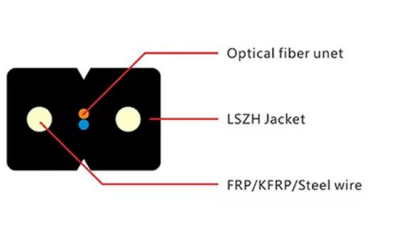

Fiber Optic Patch Panel: 10 Best Options for

Discover the best fiber optic patch panel options for 2024. Learn how to choose, install, and maintain your fiber network for

Fiber Patch Panels: A Beginner's Guide , RLH

A technical guide on choosing the best Fiber Patch Panel to install & terminate fiber optic cable for any indoor/outdoor industrial communication project.

12 Port LC Fiber Patch Panel

12 port LC fiber patch panel ODFKLC12 - pre-loaded with fiber adapters that serves as the intermediate connection between the backbone and your patch cable,