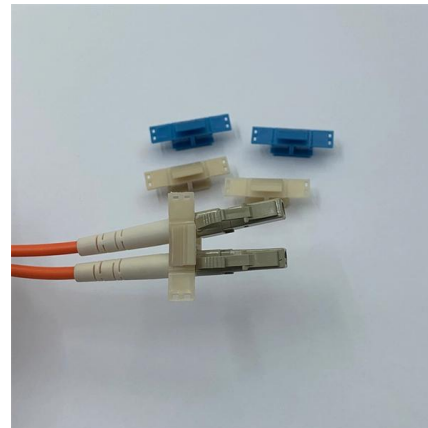

A technical guide on choosing the best Fiber Patch Panel to install & terminate fiber optic cable for any indoor/outdoor industrial communication project.

12 Port LC Fiber Patch Panel

12 port LC fiber patch panel ODFKLC12 - pre-loaded with fiber adapters that serves as the intermediate connection between the backbone and your patch cable,

What does a Fiber Patch Panel do?

Fiber Patch Panels play a vital role in ensuring the reliability of optical fiber connections. Centralized cable termination reduces the risk of signal loss,

1U, 12/24 port Rackmount Fiber Optic Patch Panel

Rackmount Fiber Optic Patch Panel is a wiring device used to terminate, protect and organize the fiber optic cables.

OEM 12 Cores Sc Upc ABS Fiber Patch Panel

Fiber patch panel is integrated units designed to secure and protect the cables inside the box, providing efficient fiber management solutions.