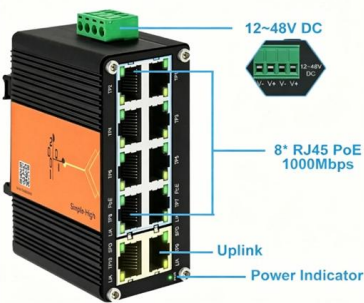

10 Ports PoE Switch 12~48V DC
Booster Function