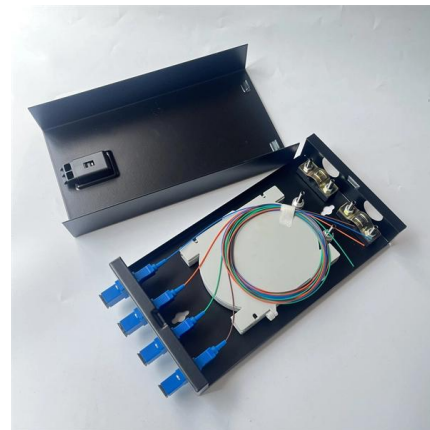

Adam Tas Corridor Energy

Fiber optic patch panels and junction boxes

Fiber optic patch panels and junction boxes

Fiber Terminal Patch Panel Joint Box Optic Mounting Junction

Key attributes Connection NONE Brand Name SIXIANTO Type Fiber Terminal Patch Panel Joint Box Model Number A-868 Place of Origin Guangdong, China Application FTTH

Splicing Fiber Optic Machine

Splicing fiber Optic patch panel/Termination Box/ODF Fiber optic patch panel is an integrated unit for fiber management, Foclink offer wall mounted fiber optic patch panel and rack mounted fiber optic

Explore reliable FTTH terminal boxes for secure fiber termination and distribution. Wall-mounted

design, robust build, for home and industrial optical networks.

Fibre Patch Panels & Boxes

The Connectix Fibre Patch Panel is available with a range of port densities. The fibre patch panels are manufactured from mild steel and finished in a black powder