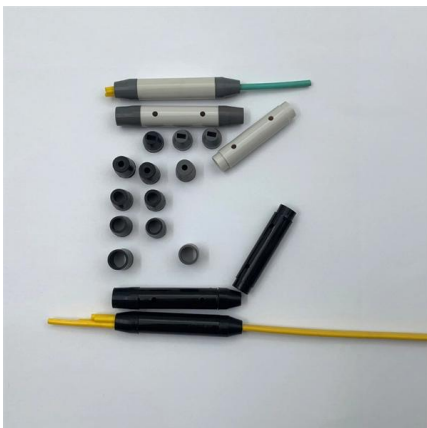

Fiber optic junction box, Fiber optic terminal box

Find your fiber optic junction box easily amongst the 67 products from the leading brands (HUBER+SUHNER, BOPLA, METZ CONNECT,) on DirectIndustry, the