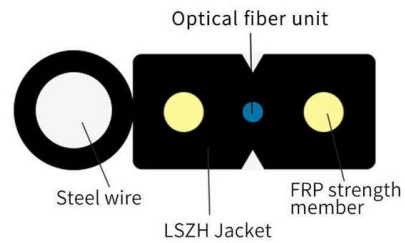

Fiber Optic Patch Panels Supplier

The cable rack lists the fiber optic junction boxes and enclosures. We have many options to suit your requirements such as different adapter types, wall-mounted and rack-mounted, 12-port, 24-port, 48

89P   36P   16P