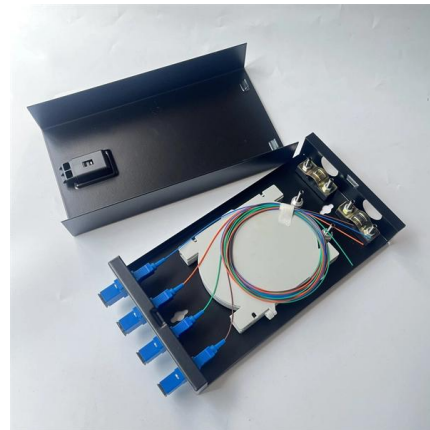

Fiber Optical Red Light Sources

The FIBERLIGHT model is the top-selling model of all fiber red light sources. It