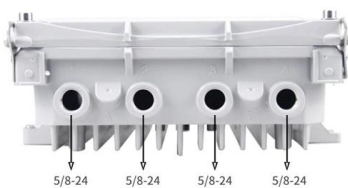

Acoustic Rated Steel Door Sets

Proven Acoustic Performance: These doors have been rigorously tested on-site and boast an impressive acoustic performance of 35dB (Dw). Applications of our 35dB (Dw) Acoustic Doors Steel