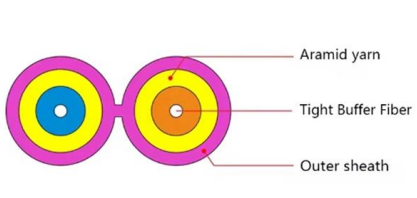

Fiber optic tester, red light source, 1 mW

Fiber optic tester, red light source, 1 mW LWL accessories by VIAVI - Reliable delivery favourable prices For business and private Order online at reichelt elektronik now!