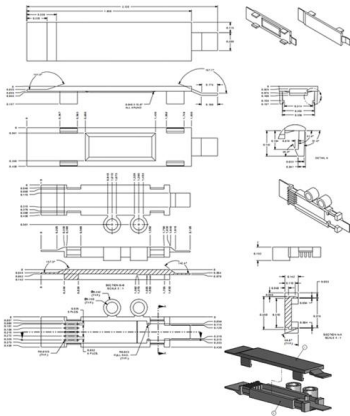

Fiber Terminal Box 2 Cores SC Wall Outlet Faceplate

This fiber optical socket panel works as the end faceplate for FTTH entering households. It provides user with 2 SC fiber interface. And it's widely used in

Fiber Wall Socket

A fiber optic socket panel is basically a plastic or metal plate mounted on walls and sometimes ceilings to complete a network cabling system. A wall plate also has

Fiber Wall Socket

Fiber Wall Outlet (FWO), also known as Fiber Optic Socket, is a compact and versatile solution that brings seamless connectivity to homes and

Fiber Optic Socket Panel Wall Outlet Faceplate

Overview This mini Fiber Optic Socket Panel fiber optic termination box is used for splicing and termination between indoor fiber optic cable and pigtails with SC or