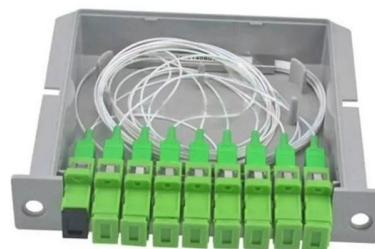

Fiber Optic Socket Wall Outlet Faceplate Fiber Access Termination Box 3C-FTTH-MTM-01 fiber termination box provides a mini density wall-mounted solution for

Fiber Optic Wall Outlet

They are available in 1 port, 2 port, and 4 port configurations, and ideal for connecting drop cable to fiber pigtails in residential FTTH networks. With its low

Fiber Wall Socket: Your Complete Guide to Installation,

Introduction A fiber wall socket (also called an optical termination outlet or FTTH outlet) is the critical endpoint where your home's fiber optic cable

SOCKET AND WALL OUTLET , Foss fiberoptics

The TrueNet® Fibre Optic Wall Outlet from ADC KRONE is used to terminate horizontal fibre cable at the work station in Fibre To The Desk applications

Fiber Optic Socket Panel Wall Outlet Faceplate ATB

Fiber Optic Socket Panel Wall Outlet Faceplate Mini Fiber Access Termination Box (ATB) Single Fiber This mini Fiber Optic Socket Panel fiber optic termination box

Fiber Wall Outlet Socket Panel Faceplate