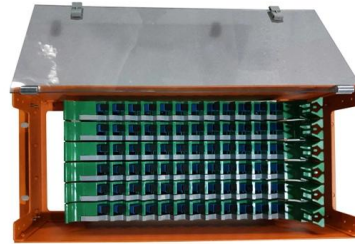

from a wide range of Splice Box online.