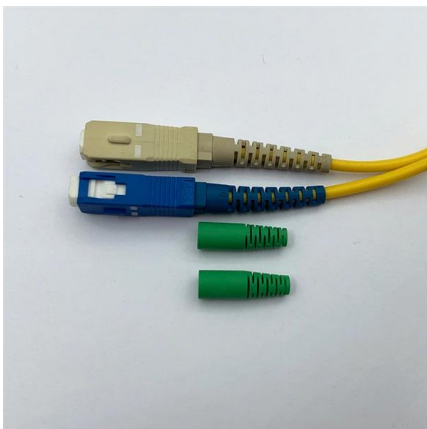

Splice enclosure Fibre optic

Fibre optic splice and distribution box Features Easy access and rugged housing made of extruded aluminum Connectors All standard connectors Place Wall

Fiber Optic Splice Boxes

Fiber Optic Splice Boxes » Fiber optic splice box with front panel for 24 adaptors SC simplex, LC duplex or E2000, 19", adaptors not included

Distributors: Splice Boxes & Optical Network Terminal Boxes

You can find fiber splice boxes and distribution boxes in the EFB-Elektronik online shop with a wide range of matching distributors, module racks, subracks and accessories.

Fiber Termination Box, 1 in 1 Out Horizontal Fiber Optic

This item: Fiber Termination Box, 1 in 1 Out Horizontal Fiber Optic Splice Enclosure IP68 Fiber Cable Connection Box (24 core) INR11,42876 + PNGKNYOCN 2 in 2