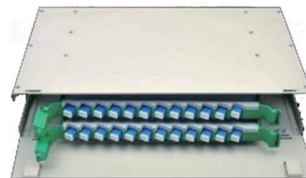

FTTH Fiber Cable Splice Box Price

Find advanced fiber cable splice box price answers for quick and dependable data flow. Use modern technologies to improve connection for flawless communication.