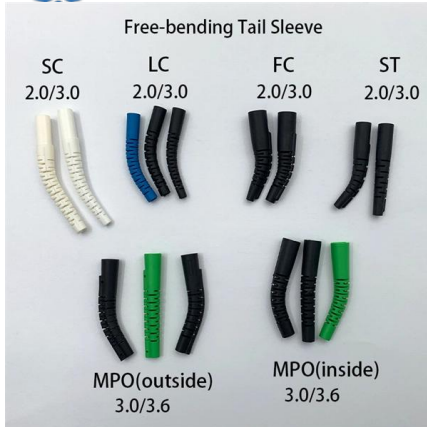

Fiber Splice Box

Discover the Fiber Splice Box, featuring secure fiber management and an 8 Core Splice Cassette for optimal performance in FTTx networks.