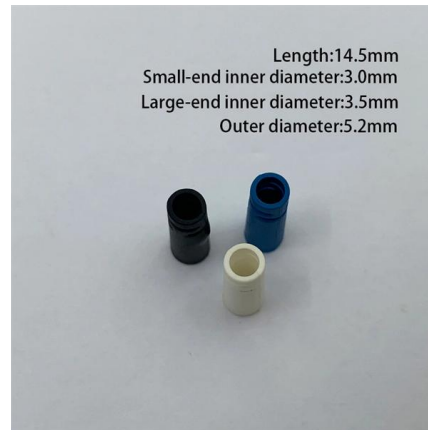

Fiber optic splice boxes

The fiber optic 19" rack splitter boxes, specifically the FP-19 type, stand out as ideal solutions for industrial applications owing to their robust design. These boxes are engineered to withstand the