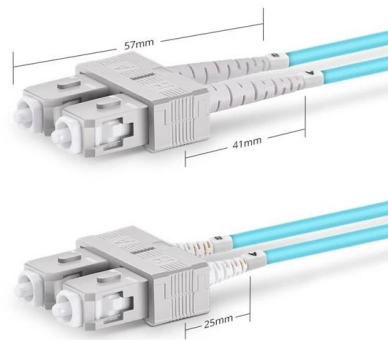

Amazon : Fiber Splice Box

Amazon : fiber splice box XMSJSIY Waterproof Optic Fiber Protection Box Connection Box LC Coupler Adapter Outdoor IP67 Optical Network Wiring Protective Cover Case for

Duplex SC UPC

Fibre optic cable distribution , Splice boxes , LAPP Online Shop

Our splice boxes are used to securely connect and distribute fibre optic cables by protecting spliced glass fibres from external influences. They also enable easy maintenance and repair of the fibre optic