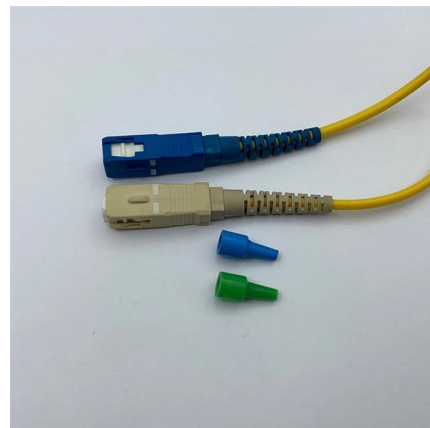

Fiber optic splice box , Fiber terminal box , Fiberlink

Fiberlink provides fiber optic splice box products for FTTH solution, including fiber terminal box, fiber splice enclosure, optical distribution box.