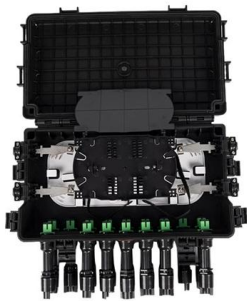

The FOA Reference For Fiber Optics

The connection loss of this type of termination includes the typical connection loss tested when mated to a reference connector plus the splice used to attach the

Fiber Optic Splice Closure Guide , Structure, Types

Comprehensive guide to fiber optic splice closures covering structure, fiber management systems, sealing design, mid-span access, UV-resistant

12 core fiber optic patch panel odf

Shop 12 core fiber optic patch panel ODFs for reliable FTTH solutions. High-density, 19-inch racks with MPO/MTP-LC cassettes for efficient

How to Choose the Right Fiber Optic Splice Closure:

Discover how to select the ideal fiber optic splice closure for FTTH, aerial, and underground networks. Compare horizontal vs. vertical types, key

Fiber Termination Boxes, Patch Panels & FTTH