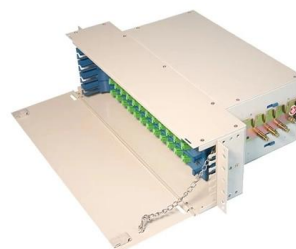

Fiber Optic Splice Closure Guide , Structure, Types

This guide is written to provide a complete and engineering-oriented understanding of fiber optic splice closures--from basic concepts and