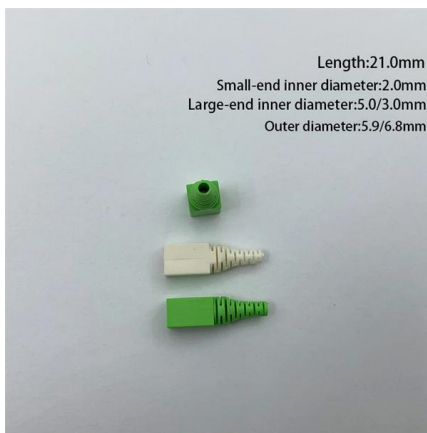

4 Port SC Fiber Termination Box, 4 Cores Splice

This 100*83*30mm 4 port fttt termination box is sc/lc fiber wall outlet that provides fiber connectivity to your enterprise and home, ideal for wall mount and desktop