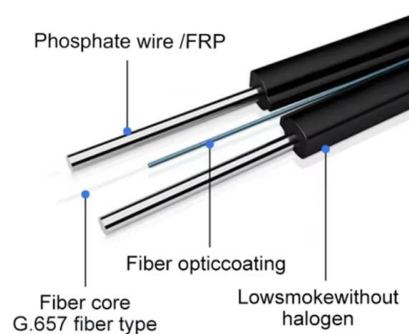

8 Cores FTTH fiber optical terminal box Fiber

It integrates fiber splicing, splitting, distribution, storage, and cable connection in one solid protection box. Remark: Compatible with Corning + HuaWei + waterproof