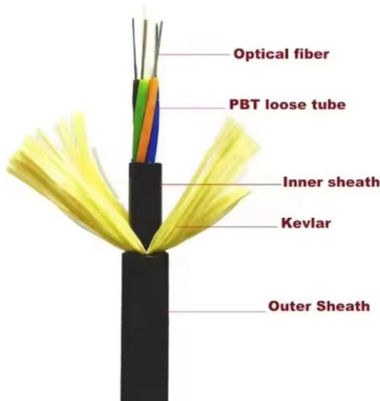

10mW Visual Fault Locator Fiber Optic Tester Portable Cable

Buy 10mW Visual Fault Locator Fiber Optic Tester Portable Cable Test Pen with 2.5 mm Interface 10 KM Range for Single-Mode and Multimode Cables (Orange) online on Amazon.eg at best prices.