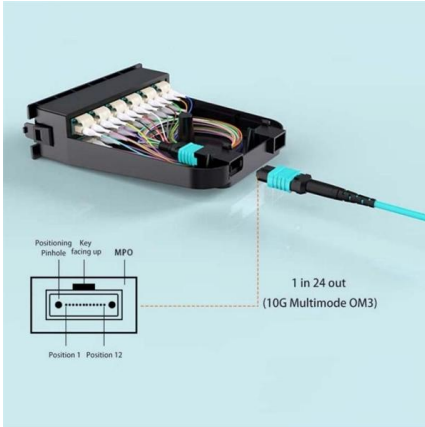

### 4-core foreign trade fiber optic panel, 4-port information

This 4-port fiber optic panel is an FTTH terminal box designed for fiber-in-the-home installations. Made of durable ABS material, it features a large splice box with 4