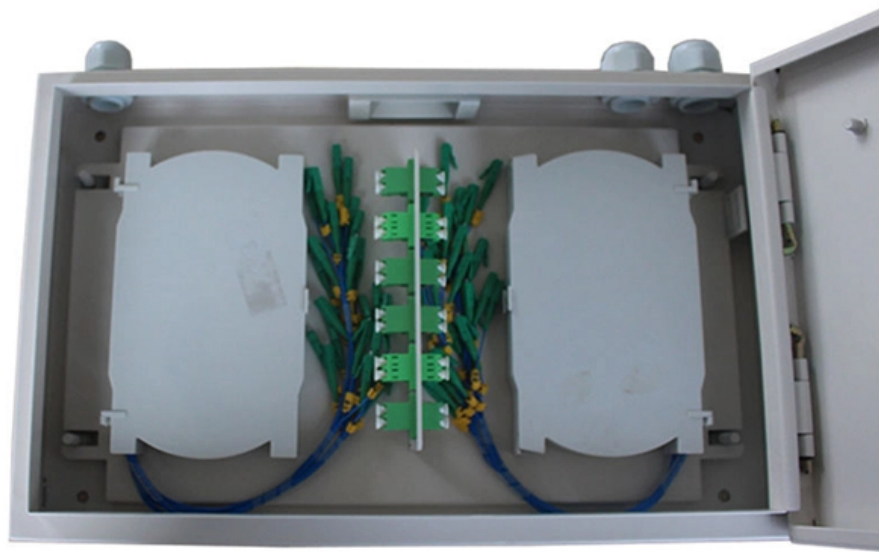

# **Fiber to the Home Information Box Panel**

### 4-core foreign trade fiber optic panel, 4-port information

This 4-port fiber optic panel is an FTTH terminal box designed for fiber-in-the-home installations. Made of durable ABS material, it features a large splice box with 4

## Multimedia Information Box Household Wall Mount

Multimedia information box is also called integrated cabinet, home information access box, home wiring box, provides effectively fiber management