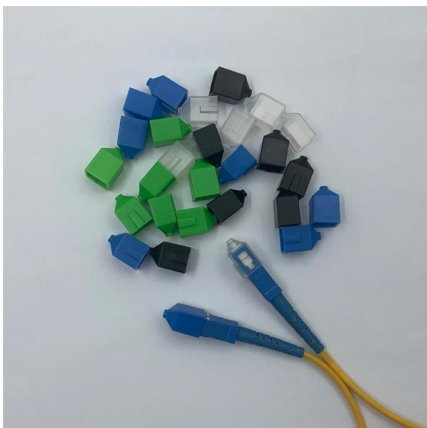

What is a Fiber Termination Box and How is It Used?

Fiber optic cable termination box as an extremely important part of fiber to the home FTTH network, its main function is to distribute and cut the