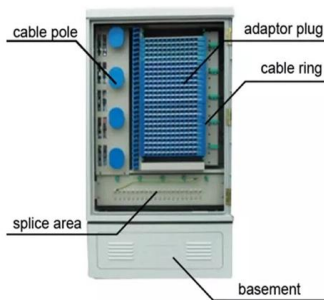

Cabinet Export Data Fiji , Cabinet Exporters of HS Code 84198900

Get Cabinet Export Data Fiji Of HS Code 84198900 With Buyers And Suppliers' Details, Shipment Date, Price, HS Code, Ports, Quantity And More.