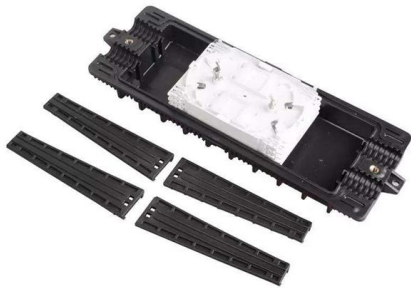

Cable Tray Dimensions and Specifications as per NEC

Many electrical systems employ cable trays. They route cables safely & efficiently. NEC defines minimum cable tray size & electrical installation

CABLE TRAY SYSTEMS GUIDE

Steel Ladder System Hubbell's NEXTFRAME® Ladder Tray is the effective and widely used cable runway that supports and delivers bundles of cable between cabinets, racks, and closets, along

FRP Cable Tray Technical Specifications