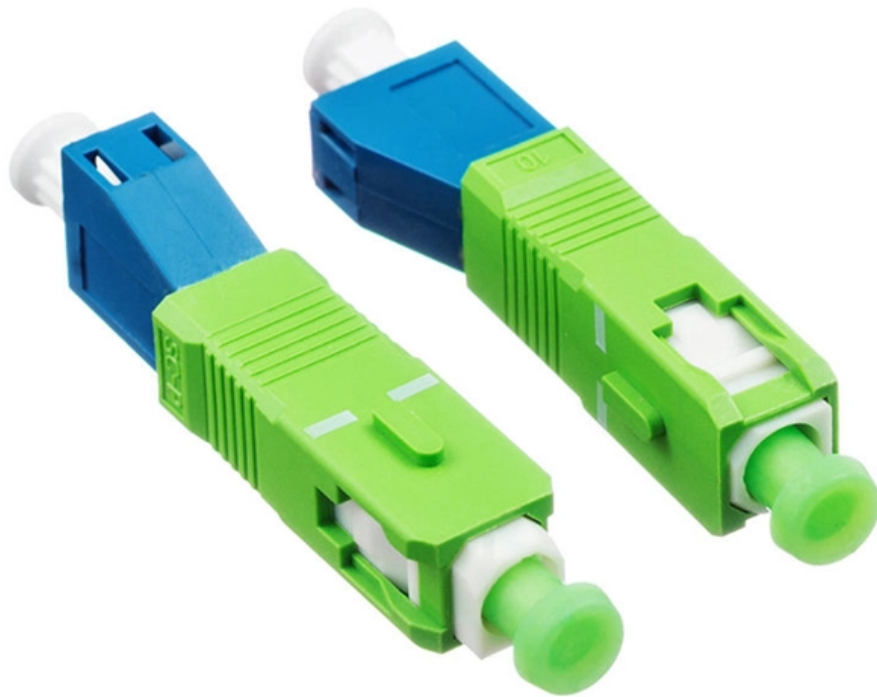

# **Finished Corner Mesh Cable Tray**

## Finished Corner Mesh Cable Tray

---

### WIRE MESH CABLE TRAYS - Demka Electrical Suppliers

Wire mesh cable trays are made by compounding wire cable conduits with horizontal wires running vertically every 100 mm and vertical wires running horizontally every 50 mm.

### **NavePoint Wire Mesh Cable Tray Corner Bar**

The Corner Bar offers the perfect way for mounting and securing wire mesh cable trays to the ceiling. The electro zinc plated finish protects the Corner Bar from