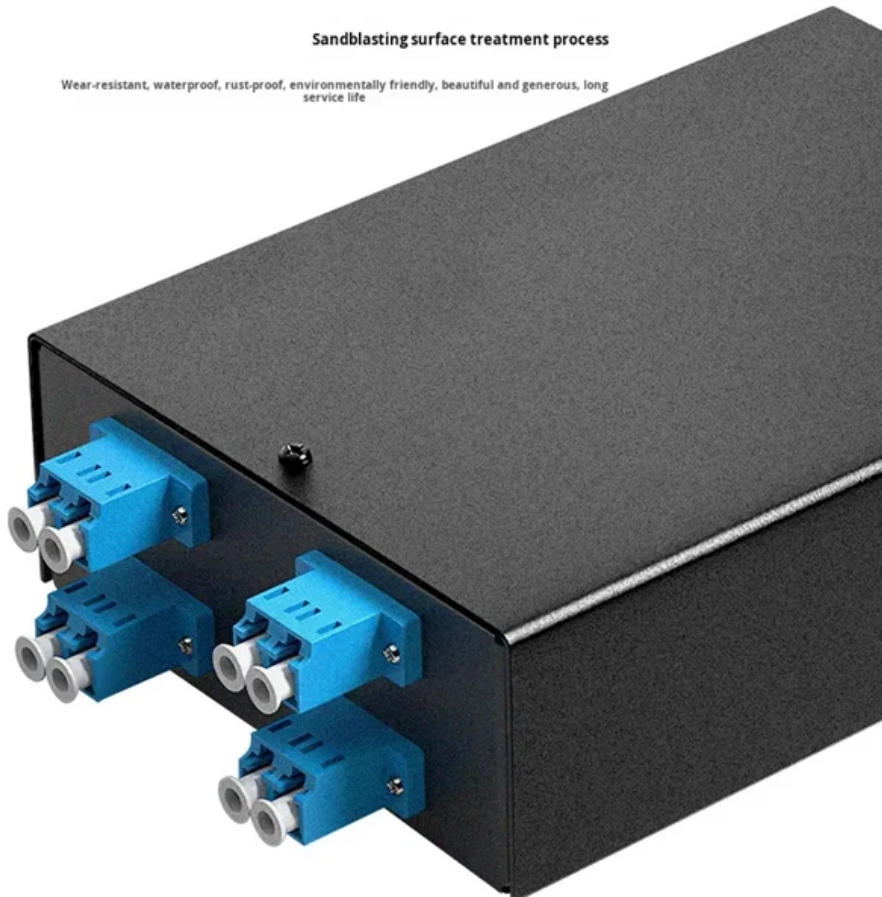

## Finished Single-Row Distribution Box

---

### Factory Direct Single Phase Electrical Metal Distribution

MDA-1 series single phase distribution box has been designed for safe, reliable distribution and control of electrical power as service entrance