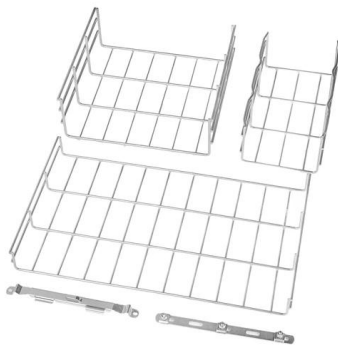

Row Type Distribution Boards

Row Type Distribution Boards The new generation of sheet steel Distribution Boards care for safety and reliability in the electrical installation. These are suitable for