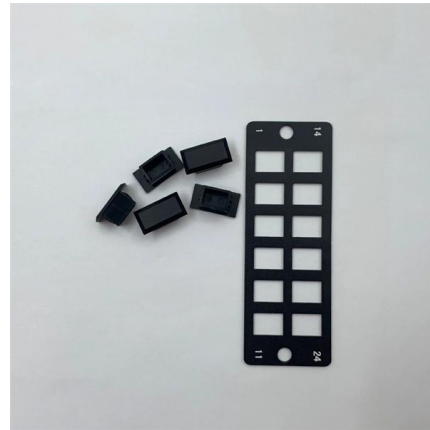

## Modern Delux Flush-Mounted Small Distribution Board 8

Shop Modern Delux Flush-Mounted Small Distribution Board 8 12 and 24 Modules Fuse Box Distribution Box for Wall Installation 1 Row and 2 Rows IP4x (12