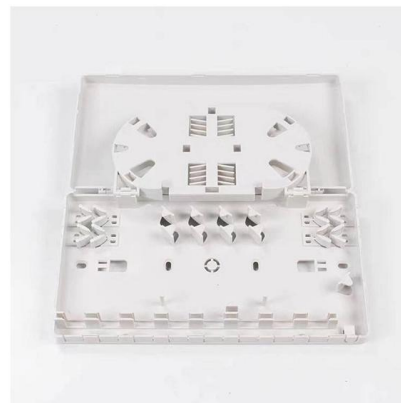

Teltonika RUT200

Teltonika RUT200 WiFi 4 4G LTE Cat 4 Router w/ 1 x Embedded SIM Slot & 3 x External Antennas (150Mbps) Product Code RUT240 Equipped with 4G LTE, Wi

Teltonika RUT200 4G-modem & WiFi & 2-port router, 2 x SMA female

Small-size 4G modem & WiFi 4 router for professional use. 2 x 4G antenna connectors (2 x SMA female), so suitable almost anywhere 4G speed up to 150Mbps download & 50Mbps upload