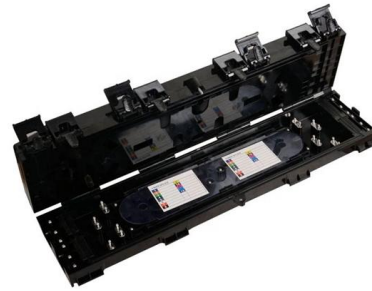

features two Ethernet ports with WAN and LAN connectivity. Internet connection can also be shared via wireless