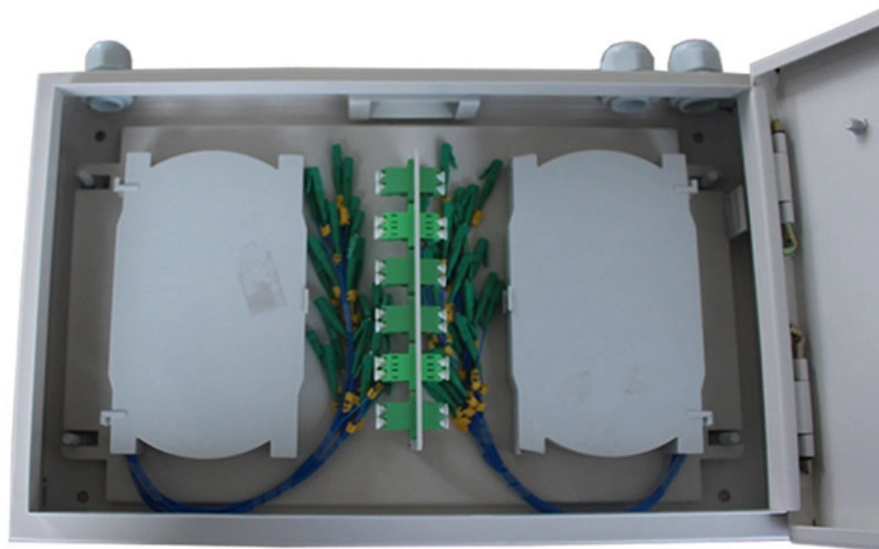

Adam Tas Corridor Energy

Five-port 100Mbps PoE switch

Five-port 100Mbps PoE switch

TP-Link TL-SG105, 5 Port Gigabit Unmanaged Ethernet

From the manufacturer Gigabit Ports for More Reliable Speeds Increase the reliability of your connected devices with the TL-SG105 5-port Gigabit desktop switch. 5x

Tripp Lite NG5POE NULL

The NG5POE 5-Port 10/100/1000 Mbps 1U Rack-Mount/Desktop Gigabit Ethernet Unmanaged Switch adds a Gigabit Ethernet connection with PoE+ capacity to your small office, workgroup or creative

5-Port PoE Fast Ethernet Desktop Switch mit 5

The D-Link DES-1005P 5-Port Desktop Fast Ethernet PoE+ Switch enables you to

Switch tp-link 5-port 10/100 mbps desktop 4-port poe 4-- 10/100 mbps

Inicio Laptop Producto Inicio Laptop Switch tp-

This ensures the power supply of the port with high priority and protects the device from overloading. It automatically detects and delivers the required power for your PoE devices while protecting your