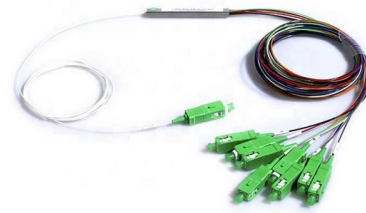

Junction Boxes for Domestic Wiring

The Junction Boxes range at Internet Electrical offers essential wiring enclosures that protect and organise fixed electrical connections in homes and commercial

Junction Boxes For Sale , Round, Square, Underwater

Available in many sizes, shapes, and applications, our junction boxes safely hold electrical wiring from various fixtures and projects. Whether you're looking for

How To Replace A Light Fixture Junction Box

This comprehensive guide teaches how to safely and correctly replace an old ceiling light junction box. It covers the process of installing an electrical box

Amazon : Junction Box For Light Fixture

1-48 of over 6,000 results for "junction box for light fixture" Results Check each product page for other buying options.