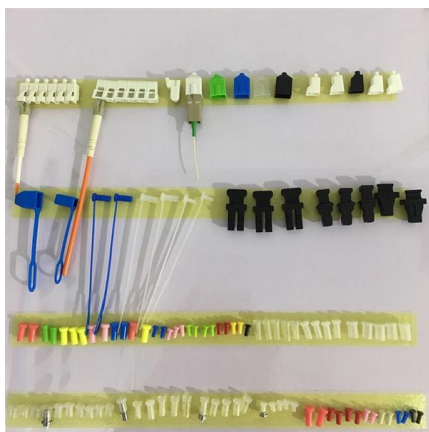

Adam Tas Corridor Energy

Floor Distribution Box Switch Wiring Method

Floor Distribution Box Switch Wiring Method

Technical catalogue Floor distribution systems and systems for

As an efficient and rational solution to satisfy all these requirements, ABB proposes advanced underfloor distribution systems General which integrate perfectly with junction and floor boxes.

How to Install and Wire a Switch Box: A Step-by-Step

Are you looking for a wiring diagram for a switch box? This article provides a detailed guide on how to wire a switch box correctly, including the different types of

The installation requirements for the distribution box

PDF file

Zone Distribution System - hubbellcdn

Distributes all cable conductors to up to three locations (one "IN", three "OUTS") to increase the amount of floor boxes fed from a single Zone Distribution Box output whip.

How to Wire a Home Distribution Box - Step-by-Step , Distribution DB box wiring diagram
Welcome to our channel! In this video, we'll walk you through the

Specifying and installing floor boxes

They provide a neat, low profile method of distributing services within raised access floors, screeded floors or structural slabs. First things first. Effective