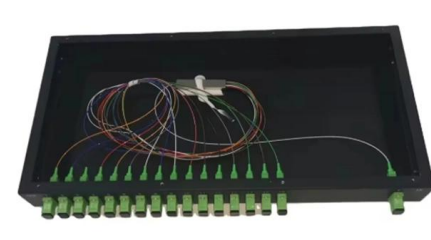

Best Power Over Ethernet Switches / Top-Rated --

Find the best Power Over Ethernet Switches for your project (Home, Commercial, Industrial). Fast, FREE Shipping. US-based Support. Lifetime Guarantee.