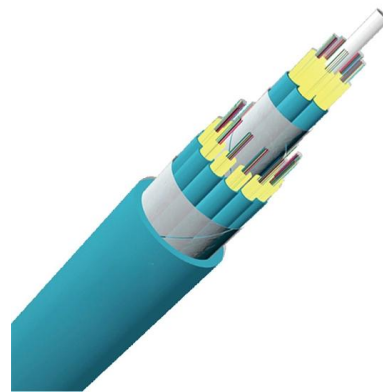

Experience unmatched speed and performance with this advanced fiber optic cable. Easy Installation and Connectivity--- The OS2 LC 6-core outdoor armored fiber

550meters LC Armored Optical Cable, Single-mode, 2-core, 4-core, 6-core

About this item Durable LC armored optical cable designed for outdoor use, Available in multiple core options (2, 4, 6, 8) to meet varying connectivity needs for different applications. Single-mode

Fiber Optic Cable Types Explained

Single mode fiber optic cable is made up of a small diameter glass or plastic core surrounded by cladding, which is a layer of reflective material. This small

Superior Essex 12 Strand Direct Burial Fiber