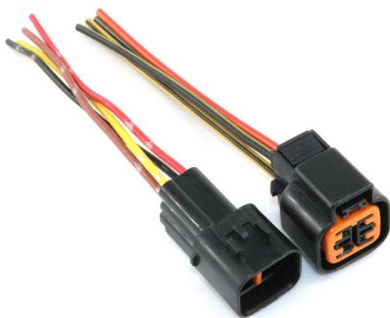

Adam Tas Corridor Energy

Four-core single-mode armored fiber optic cable

Four-core single-mode armored fiber optic cable

Armored 6 Strand Indoor OS2 Fiber Distribution Cable,

Our Steel Armored Fiber Optic Cable features Rodent Resistant Spiral Steel Armor, 6 strands of OS2 9/125um Singlemode Corning® SMF-28® Ultra core, and a

4 Core Armoured Fiber Optic Cable with OWIRE Solutions

A 4 core armoured fiber optic cable consists of four individual optical fibers encased within a protective metallic or non-metallic armor layer. These

4 core single mode armored fiber optic cable

*Cable using high property aramid yarn, increasing tension property, and fit for long

distance use; *Cable using spiral metal armored layer with best crush property,

LC-LC 200M Singlemode 4-Strand Armored Fiber Cable

200M LC-LC Singlemode 4-Strand Armored Fiber Optic Patch Cable with Waterproof TPU Connector. Durable and reliable for long-distance outdoor installations, this