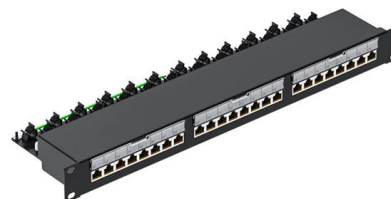

4 Core Optical Fiber Cable Specification

4 Core Optical Fiber Cable Specification. Optical Fiber Cable 4 Core. Key Features.