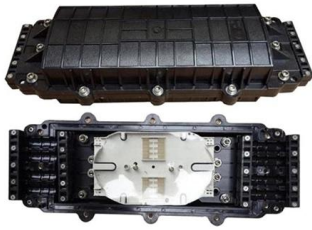

In Stock 4 Strand Indoor/Outdoor Plenum SM Armor Fiber Optic Cable

This eliminates the need to couple an indoor and outdoor cable together promoting less loss in your fiber optic cable run. This cable is rated for all indoor installations, including plenum rated spaces. A cable

Outdoor 4 Core Single Mode Armored Fiber Optic Cable

For 8 years, hundreds of kilometers of Necero optical fiber cable have been laid in the subarea sea in Shenzhen. In the project of Shenzhen Municipal Construction,

4 Core Optical Fiber Cable Specification

4 Core Optical Fiber Cable Specification. Optical Fiber Cable 4 Core. Key Features.