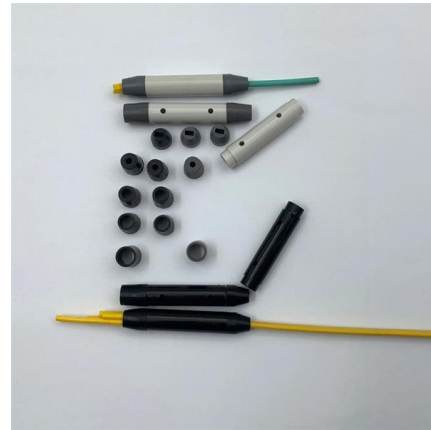

CVT4K-S Fiber Optic Media Converter, Fiber to Ethernet Converter

Buy CVT4K-S Fiber Optic Media Converter, Fiber to Ethernet Converter with 16-Port Gigabit Output, Long-Distance Signal Extender for LED Screens, Display Walls, Video Panels, Control Systems