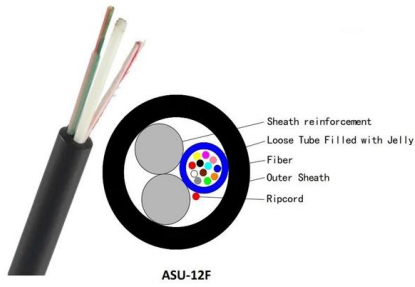

Mini Wall Mount Fiber Optic Patch Panel, 4 Fiber Ports

It can support up to 4 optical ports when it is fully loaded. Designed to be compact

MCSESU053F1CU0

Whether for industrial automation, electrical panels, or control systems, you can rely on Electrihub for authentic Schneider products that deliver consistent quality and safety. MCSESU053F1CU0 -

Huijue engineering specific Fiber optic

HJ GROUP offers a wide variety of product types for you to choose from.

Advantech EKI-2741FI-BE Media Converter, Giga Ethernet to SFP Fiber

The EKI-2741 is designed to convert Gigabit Ethernet networks to Gigabit fiber networks by transparently converting Ethernet signals to optical signals. Therefore, the EKI-2741 is an ideal

2U 48 Port Fiber Patch Panel With 8pcs 6 SC Adapter

It supports fiber splicing, termination, and patching, making it ideal for structured fiber network deployments. This panel features front and rear doors for easy access