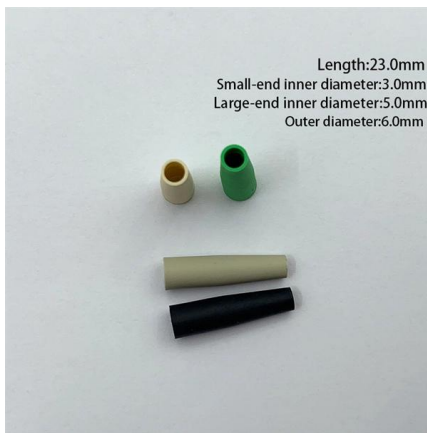

CVT4K-S Fiber Optic Media Converter, Fiber to Ethernet Converter

Buy CVT4K-S Fiber Optic Media Converter, Fiber to Ethernet Converter with 16-Port Gigabit Output, Long-Distance Signal Extender for LED Screens, Display Walls, Video Panels, Control Systems