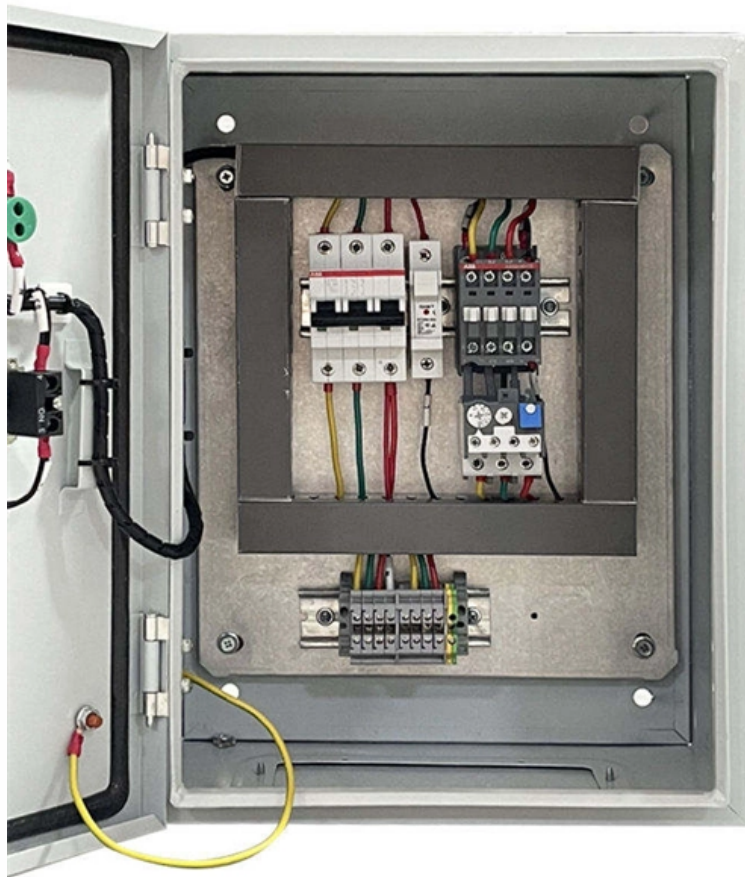

Adam Tas Corridor Energy

Four-port Ethernet Fiber Optic Panel