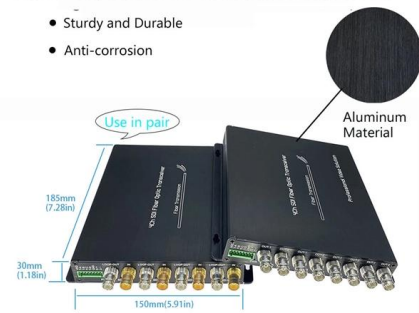

High Quality Aluminum Housing with Compact Size

- Sturdy and Durable
- Anti-corrosion

POWERBOX-Series , Vello Elektro BV

The distribution boxes from the Power series are specially designed for the larger distributions, suitable for applications in challenging environments. The POWERBOX (left) is a single housing that can be