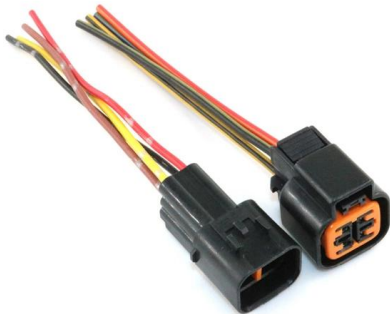

Frame saw, Frame sawing machine

Find your frame saw easily amongst the 64 products from the leading brands (Knuth Machine Tools, BEHRINGER, Störi Mantel,) on DirectIndustry, the industry specialist for your professional purchases.

Custom Power Distribution Box Manufacturers , J& HW

Discover reliable power distribution box manufacturers and custom power distribution solutions for every need.

Panel Width Changeable Electrical Box Production Line

Electrical distribution board roll forming machine production line process Uncoiler-> Straightening-> Servo feeder-> Hydraulic device-> Guide device -> Roll forming