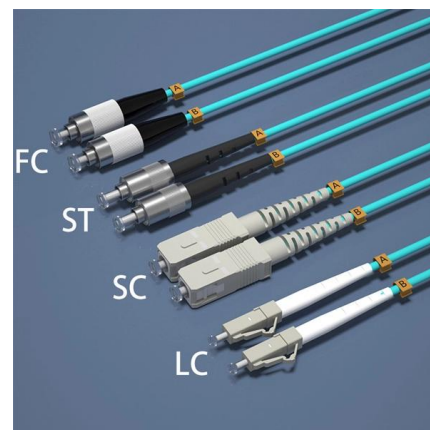

Optic Terminal Box, 24 Core 24 Port Fiber Optic Splice

Specification: Item Type: Optical Fiber Terminal Box Connector: SCPort: 24Material Thickness: 0.7 mm-1.0 mm Ambient Temperature: -25 ~40