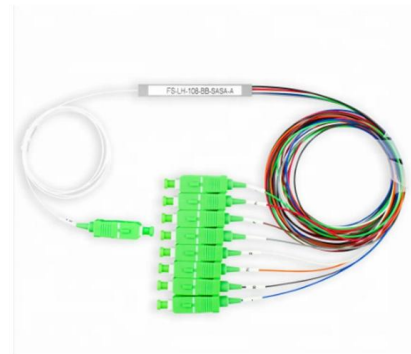

### 24 Port Fiber Distribution Box, Blockless Splitter Ready

Discover a wide range of high-quality Fiber Optic Products, including termination boxes, splice enclosures, patch panels, and PLC splitters. Perfect for FTTH,

### SMC 24 Cores Fiber Optic Termination Box , FTTH

Discover our SMC 24 Cores Fiber Optic Termination Box for efficient FTTH networks. Durable, versatile, and easy to maintain. Upgrade your fiber infrastructure today!