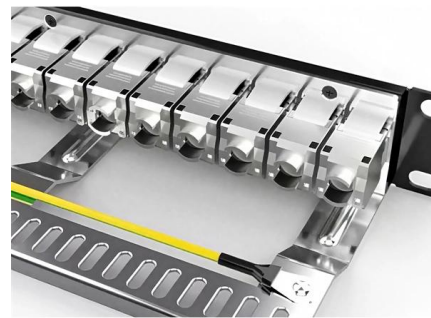

Kexint 24 Opgw Metal Junction Box Splice Closure Joint

Fiber Cable Terminal Metal Splice Closure Joint Box are used to distribute, splice, and store the outdoor optical cables which enter and exit from the ends of the