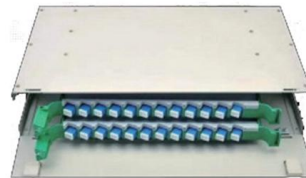

Mesh Trays , Wibe group

Explore Wibe Group's mesh trays for efficient and secure cable management solutions.