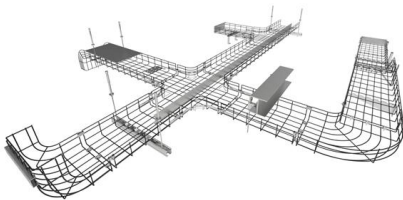

Ethernet Network Data Switches

Have any questions? Talk with us directly using LiveChat.

HPE Aruba Networking CX 9300S 32p QSFP28 100G 8p QSFP

HPE Aruba Networking CX 9300S 32p QSFP28 100G 8p QSFP-DD 400G Back-to-Front 6xFan

2xDC Bundle The HPE Aruba Networking CX 9300S-32C8D switch is a next generation 16 Tbps, 1U fixed

HPE Aruba Networking CX 9300S 32p QSFP28 100G 8p QSFP

HPE Aruba Networking CX 9300S 32p QSFP28 100G 8p QSFP-DD 400G Back-to-Front 6xFan 2xDC TAA Bundle The HPE Aruba Networking CX 9300S-32C8D switch is a next generation 16 Tbps, 1U