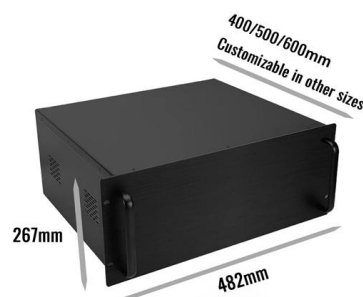

HPE Aruba Networking CX 8360-12C v2 12-port 100G

Prices provided in quotes by local resellers may vary. Click on 'Get Quote' to receive a quotation that includes financing provided by HPEFS. Estimated monthly payment based on 36 month fair market