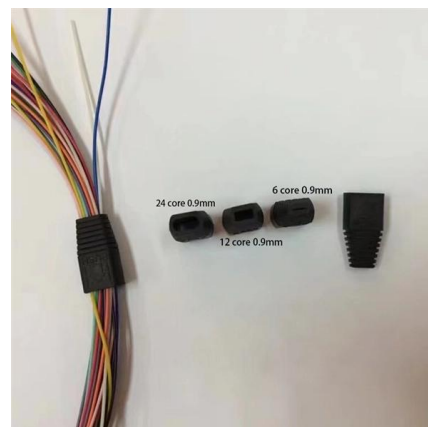

Fiber Optic Cable Types - Multimode and Single Mode

The main difference between single mode OS1 and OS2 is cable construction rather than optical specifications. OS1 type cable uses a tight buffered construction while OS2 is a loose tube or blown