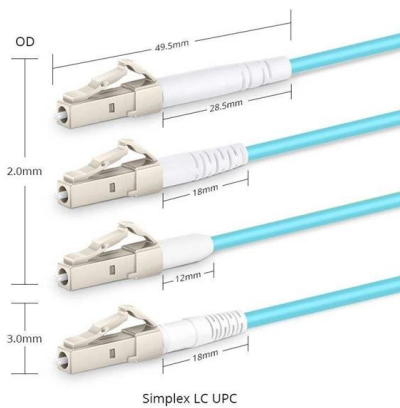

aerial use. Ideal for telecom & FTTH.