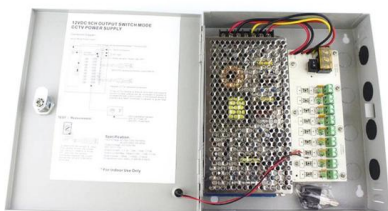

2 Core Optical Fiber Cable

Our 2 Core FTTH Single Mode Optical Fiber Cables are designed to meet the specific needs of telecom operators and ISPs. They provide high-performance connectivity and ensure that your data is