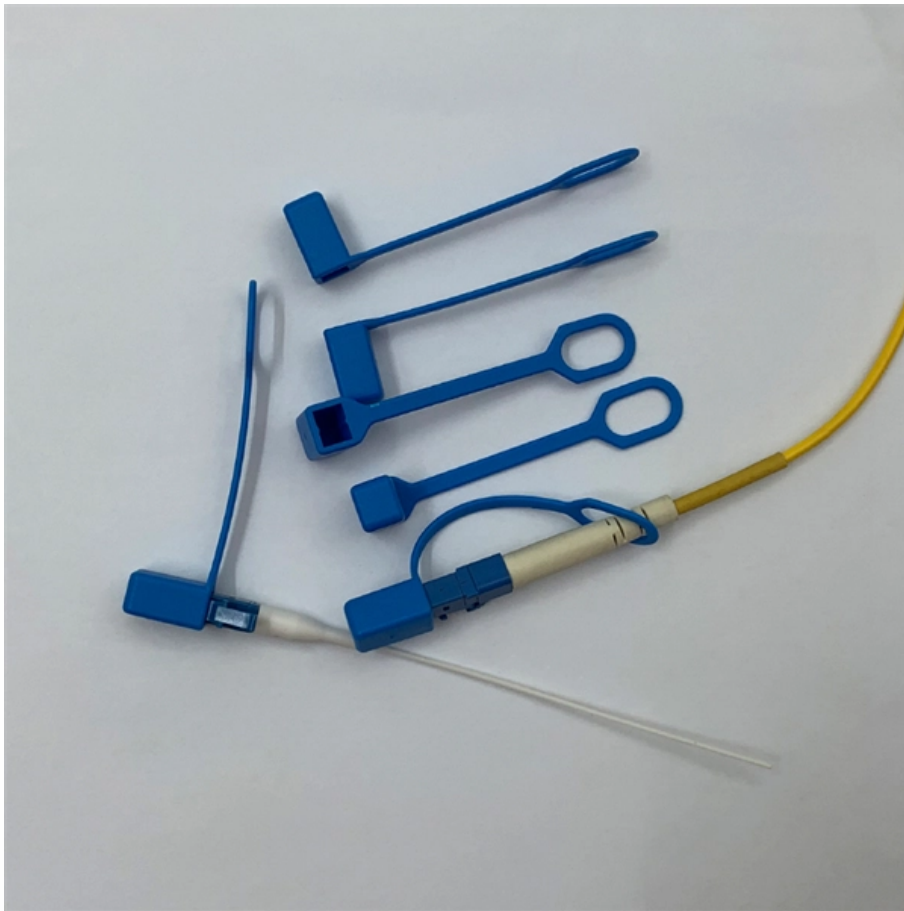

Adam Tas Corridor Energy

Full Power PoE Switch

Full Power PoE Switch

ZR-AC02-9P Network Access Controller (AC) 100 Ends Supporting 9

Product name: network access controller
Function: POE Dimensions (W x D x H): 230mmx150mmx45mm Ports: 8*10/100/1000Mbps POE LAN port, 1*10/100/1000Mbps WAN port

5 Ports Full Gigabit POE Switch with DC12V

Compared to a regular industrial PoE switch, this solar PoE switch has a built-in DC9V to DC54V voltage booster so it can be powered by any power source between DC9V and DC54V, for example,

PoE Switches

We provide a wide range of PoE/PoE+/PoE++ switches with up to 90 W output per port to deliver high-speed data transmission while powering high-power devices

12 Best PoE Switches (March 2026) Complete Guide

Ang JHA-IF26P ay isang plug-and-play na hindi pinamamahalaang pang-industriyang PoE switch. Nagbibigay ang switch na ito ng 6 10/100Base-T (X) Ethernet port at 2 100Base-FX fiber port,

Network Switches for Business Environments , Omada