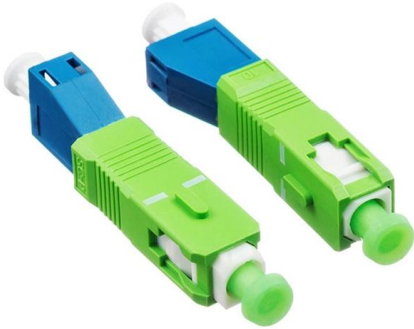

Hanutech Fiber Distribution Box 24 Port SC/PC Wall

IP rated Fiber enclosure provides an extensive range of fiber management systems (FMS) fully compatible with industry grade fiber adapters. FTTH series wall mount