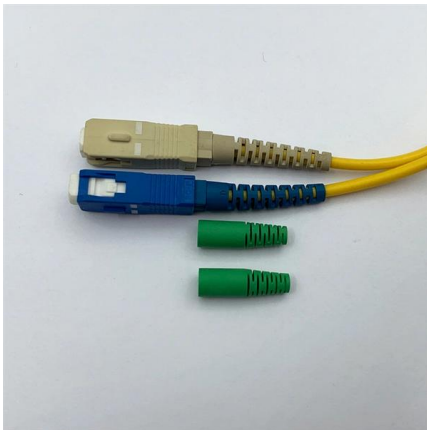

FIBER OPTIC TERMINAL BOX-24SC (FULLY LOADED)

Home / Network Passive / ODF / FIBER OPTIC
TERMINAL BOX-24SC (FULLY LOADED) Save 39%

Terminal Box 24-port SC Connector

24-port Fiber Optic Terminal Box, with SC connector. Fiber optic terminal box is a fiber management product for fiber link distribution and

FTTH 24 Core Fiber Optic Distribution Box Optical Fiber Terminal Box

FTTH 24 core fiber terminal box is suitable for the distribution and terminal connection for various kinds of optical fiber system, especially suitable for mini-network terminal distribution, in which the optical