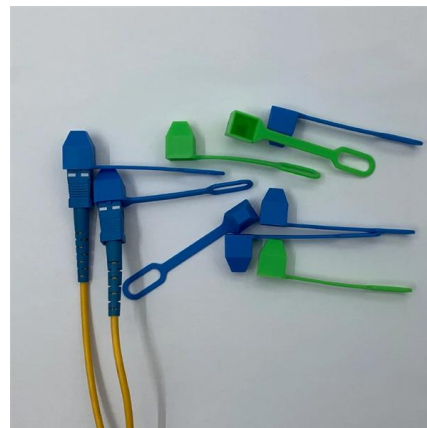

IP66 junction box, IP66 terminal box

Find your ip66 junction box easily amongst the 144 products from the leading brands (A2S, TAKACHI, 4B Braime Components,) on DirectIndustry, the industry